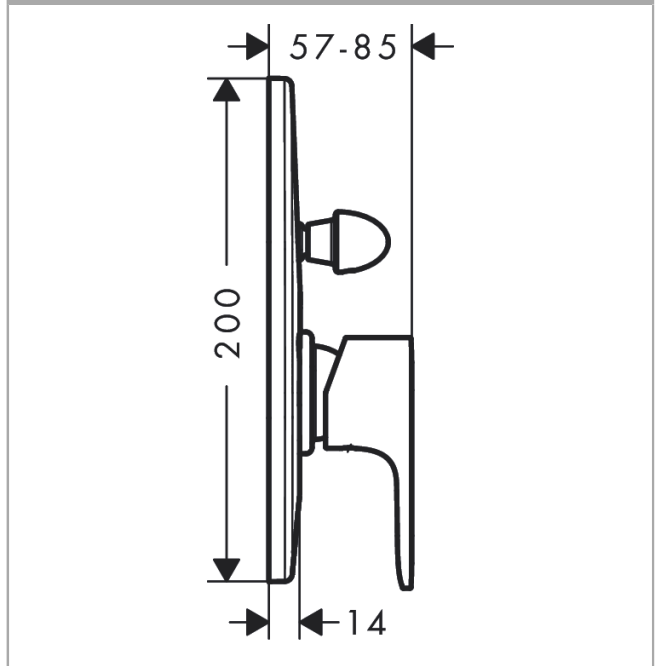

Rebris S
Single lever bath mixer for concealed installation
 Surfaces: **Chrome** Article Number: **72449000**

Description

product features

- 2 functions
- maximum flow rate at 3 bar: 30,7 l/min
- flow rate for bath spout at 3 bar: 30,7 l/min
- flow rate of hand shower at 3 bar: 27,4 l/min
- diverter with automatic resetting
- connection type: basic set
- min. operating pressure: 1 bar
- max. operating pressure: 10 bar

Design awards

DESIGN
AWARD
2022

reddot winner 2022

Product image

Scale drawing

Flowchart