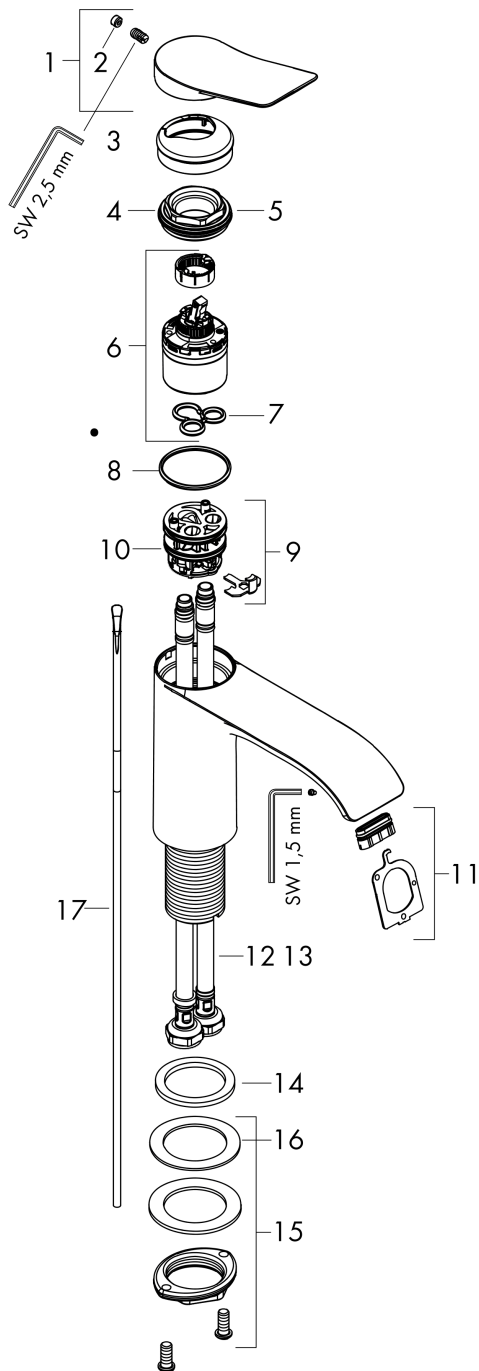

Vivenis

Single lever basin mixer 80 with pop-up waste set

Surfaces: **Chrome** Article Number: **75010000**

Description

product features

- consists of: single lever basin mixer, waste set
- ComfortZone 80
- projection: 133 mm
- spout height: 80 mm
- spray type: WaterfallStream
- maximum flow rate at 3 bar: 5 l/min
- ceramic cartridge
- temperature limitation adjustable
- suitable for continuous flow water heaters
- pop-up waste set G 1¼
- material waste set: metal
- connection type: G ¾ connections
- connection dimension: DN15

Flowchart

Vivenis
Single lever basin mixer 80 with pop-up waste set
 Surfaces: **Chrome** Article Number: **75010000**

Exploded Drawing

Year of production: >06/21

Vivenis

Single lever basin mixer 80 with pop-up waste set

Surfaces: **Chrome** Article Number: **75010000**

Spare part list

Year of production: >06/21

Pos.	Description	Article Number	Price	PU
1	handle	94277000	€ 57,12	1
2	screw cover	93735460	€ 8,45	1
3	escutcheon	94027000	€ 22,37	1
4	nut	93995000	€ 22,37	1
5	O-ring 35x1,5	92114000	€ 5,24	1
6	cartridge, assy	93897000	€ 70,57	1
7	seal	95008000	€ 8,45	1
8	O-ring 35x2	92604000	€ 5,24	1
9	adapter for cartridge	98750000	€ 11,31	1
10	O-Ring 30x2	98186000	€ 3,21	1
11	spray former	94275000	€ 35,94	1
12	connection hose 450 mm M8x0,75 G3/8	97206000	€ 28,20	1
13	O-ring 6,6x1,6	93019000	€ 3,21	1
14	flat seal	98749000	€ 5,24	1
15	fixing set (Ø 32)	13961000	€ 22,37	1
16	lever collar	97548000	€ 3,21	1
17	pull rod	96657000	€ 11,31	1
a	pop up waste	94139000	-	1
b	fixation extension 35 mm	13898000	€ 70,57	1