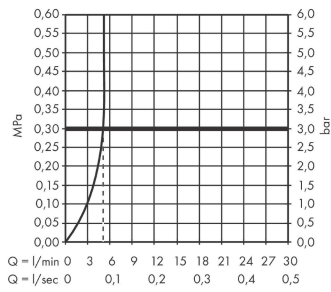

Vivenis
Single lever basin mixer 80 with pop-up waste set
Surfaces: **Chrome** Article Number: **75010000**

Flowchart