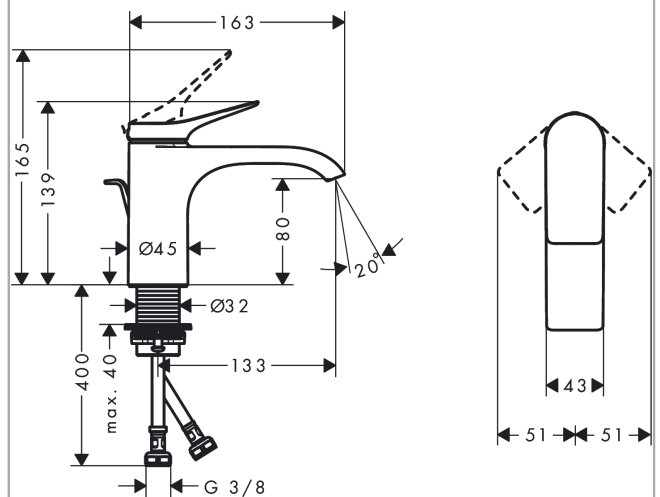

Vivenis

Single lever basin mixer 80 with pop-up waste set

Surfaces: **Chrome** Article Number: **75010000**

Description

product features

- consists of: single lever basin mixer, waste set
- ComfortZone 80
- projection: 133 mm
- spout height: 80 mm
- spray type: WaterfallStream
- maximum flow rate at 3 bar: 5 l/min
- ceramic cartridge
- temperature limitation adjustable
- suitable for continuous flow water heaters
- pop-up waste set G 1¼
- material waste set: metal
- connection type: G ¾ connections
- connection dimension: DN15

Technology

Design awards

reddot winner 2021

GERMAN
DESIGN
AWARD
WINNER
2022

Certificates

Product image

Scale drawing

Vivenis
Single lever basin mixer 80 with pop-up waste set
 Surfaces: **Chrome** Article Number: **75010000**

Flowchart

Vivenis
Single lever basin mixer 80 with pop-up waste set
 Surfaces: **Chrome** Article Number: **75010000**

Exploded Drawing

Year of production: >06/21

Vivenis

Single lever basin mixer 80 with pop-up waste set

Surfaces: **Chrome** Article Number: **75010000**

Spare part list

Year of production: >06/21

Pos.	Description	Article Number	Price	PU
1	handle	94277000	€ 57,12	1
2	screw cover	93735460	€ 8,45	1
3	escutcheon	94027000	€ 22,37	1
4	nut	93995000	€ 22,37	1
5	O-ring 35x1,5	92114000	€ 5,24	1
6	cartridge, assy	93897000	€ 70,57	1
7	seal	95008000	€ 8,45	1
8	O-ring 35x2	92604000	€ 5,24	1
9	adapter for cartridge	98750000	€ 11,31	1
10	O-Ring 30x2	98186000	€ 3,21	1
11	spray former	94275000	€ 35,94	1
12	connection hose 450 mm M8x0,75 G3/8	97206000	€ 28,20	1
13	O-ring 6,6x1,6	93019000	€ 3,21	1
14	flat seal	98749000	€ 5,24	1
15	fixing set (Ø 32)	13961000	€ 22,37	1
16	lever collar	97548000	€ 3,21	1
17	pull rod	96657000	€ 11,31	1
a	pop up waste	94139000	-	1
b	fixation extension 35 mm	13898000	€ 70,57	1