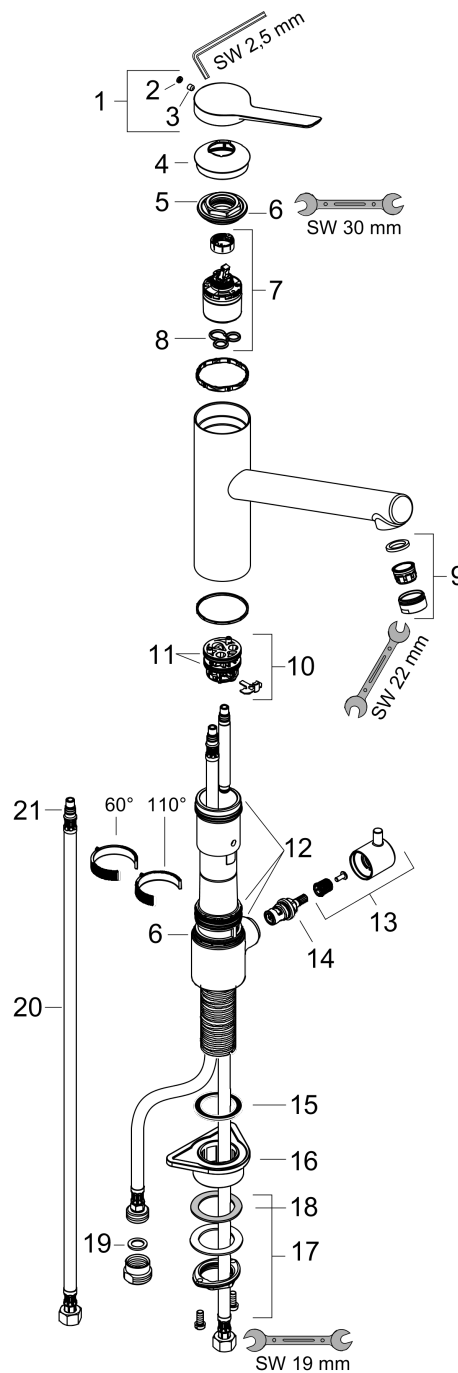

Zesis M33

Single lever kitchen mixer 200, device shut-off valve, CoolStart, 1jet

Surfaces: **Chrome** Article Number: **74807000**

Exploded Drawing

Year of production: >10/21

Zesis M33**Single lever kitchen mixer 200, device shut-off valve, CoolStart, 1jet**Surfaces: **Chrome** Article Number: **74807000****Spare part list**

Year of production: >10/21

Pos.	Description	Article Number	Price	PU
1	handle	94390000	€ 44,63	1
2	hollow set screw M5x5	98446000	€ 3,21	1
3	screw cover	93735610	€ 8,45	1
4	flange	94388000	€ 8,45	1
5	nut	94389000	€ 35,94	1
6	O-ring 41x2	98212000	€ 3,21	1
7	cartridge, assy	93895000	€ 70,57	1
8	seal	95008000	€ 8,45	1
9	aerator M24x1 (15 l/min)	13913000	-	1
10	adapter for cartridge	98324000	€ 13,92	1
11	O-Ring 30x2	98186000	€ 3,21	1
12	sealing set	98702000	€ 8,45	1
13	handle	95629000	€ 35,94	1
14	handle fixing set	98932000	€ 13,92	1
15	shut off unit right closing	98817000	€ 28,20	1
16	support	97523000	€ 5,24	1
17	fixing set (Ø 34)	95049000	€ 13,92	1
18	lever collar	97548000	€ 3,21	1
19	flat seal	97674000	€ 3,21	1
20	connection hose 600 mm M8x0,75 G3/8	96510000	€ 22,37	1
21	O-ring 7x1,5	98422000	€ 3,21	1