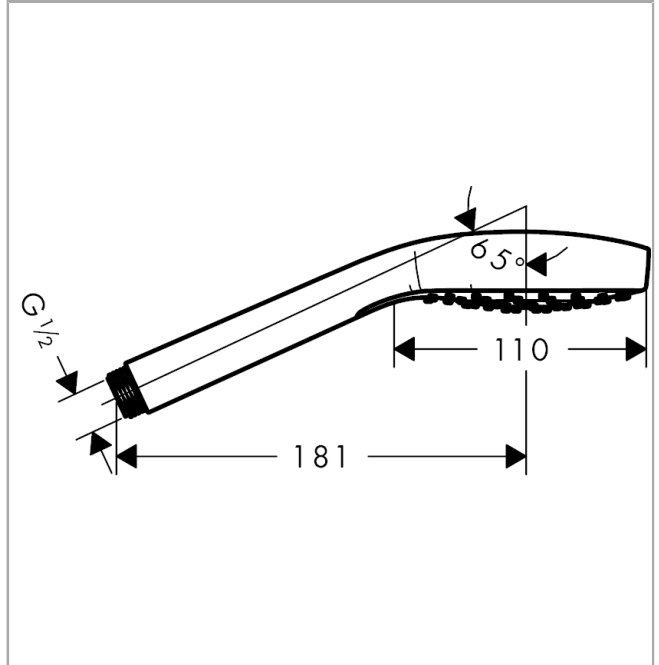

Scale drawing