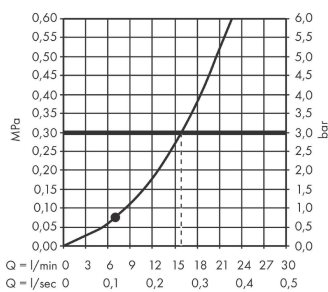

Flowchart

The consumption was measured in combination with the appropriate fittings (thermostat/mixer/in-wall valve) to reflect actual application in practice.