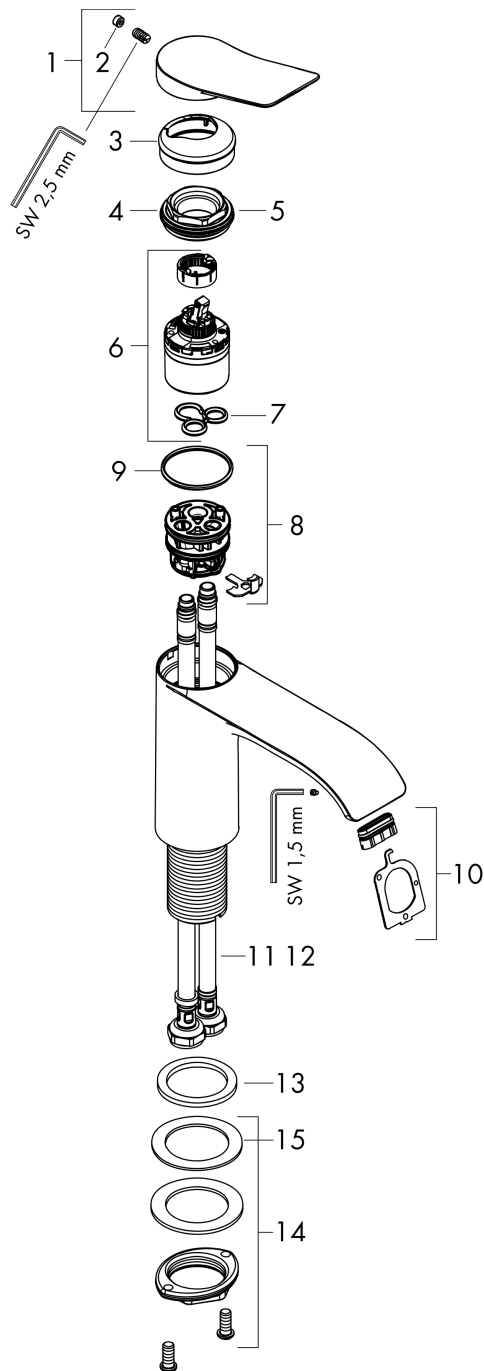

##### product features

- ComfortZone 110
- projection: 146 mm
- spout height: 110 mm
- spray type: WaterfallStream
- maximum flow rate at 3 bar: 5 l/min
- ceramic cartridge
- temperature limitation adjustable
- suitable for continuous flow water heaters
- connection type: G 3/8 connections
- connection dimension: DN15
- cold water in middle position

#### Scale drawing

#### Flowchart

**Vivenis**  
**Single lever basin mixer 110 CoolStart without waste set**  
 Surfaces: **Matt White** Article Number: **75024700**

Exploded Drawing

Year of production: >10/21

### Spare part list

Year of production: >10/21

Pos.	Description	Article Number	Price	PU
1	handle	94603700	€ 67,00	1
2	screw cover	93735700	€ 8,45	1
3	escutcheon	94027700	€ 33,56	1
4	nut	93995000	€ 22,37	1
5	O-ring 35x1,5	92114000	€ 5,24	1
6	cartridge, assy	93897000	€ 70,57	1
7	seal	95008000	€ 8,45	1
8	adapter for cartridge	98324000	€ 13,92	1
9	O-ring 35x2	92604000	€ 5,24	1
10	spray former	94275000	€ 35,94	1
11	connection hose 450 mm M8x0,75 G3/8	97206000	€ 28,20	1
12	O-ring 6,6x1,6	93019000	€ 3,21	1
13	flat seal	98749000	€ 5,24	1
14	fixing set (Ø 32)	13961000	€ 22,37	1
15	lever collar	97548000	€ 3,21	1
a	fixation extension 35 mm	13898000	€ 70,57	1