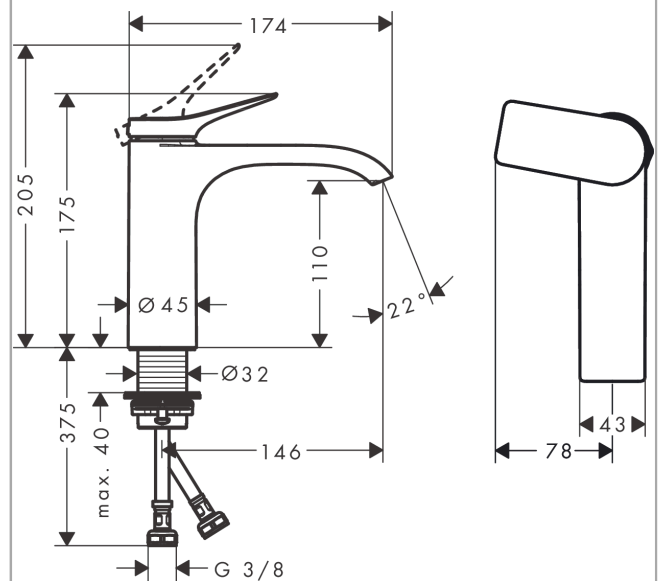

##### product features

- ComfortZone 110
- projection: 146 mm
- spout height: 110 mm
- spray type: WaterfallStream
- maximum flow rate at 3 bar: 5 l/min
- ceramic cartridge
- temperature limitation adjustable
- suitable for continuous flow water heaters
- connection type: G 3/8 connections
- connection dimension: DN15
- cold water in middle position

#### Product image

#### Scale drawing