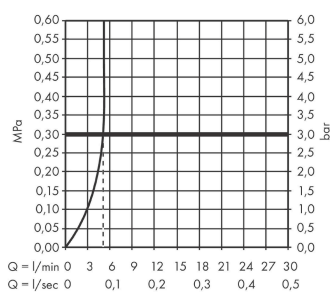

Vivenis

Single lever basin mixer 110 CoolStart without waste set

Surfaces: **Matt White** Article Number: **75024700**

Description

product features

- ComfortZone 110
- projection: 146 mm
- spout height: 110 mm
- spray type: WaterfallStream
- maximum flow rate at 3 bar: 5 l/min
- ceramic cartridge
- temperature limitation adjustable
- suitable for continuous flow water heaters
- connection type: G 3/8 connections
- connection dimension: DN15
- cold water in middle position

Technology

Design awards

reddot winner 2021

Product image

Scale drawing

Flowchart