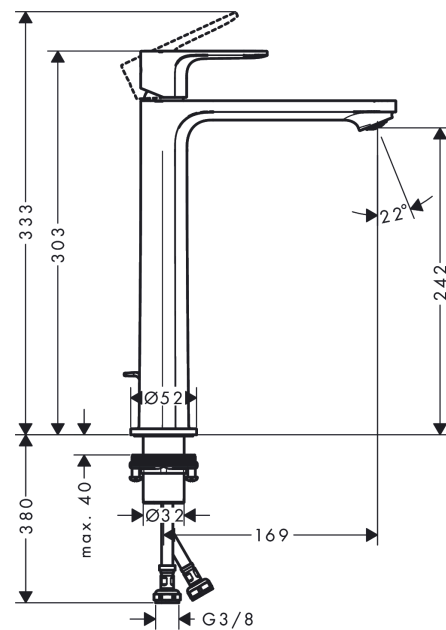

Rebris E

Single lever basin mixer 240 CoolStart for washbowls with pop-up waste set

Surfaces: **Chrome** Article Number: **72581000**

Description

product features

- consists of: single lever basin mixer, waste set
- ComfortZone 240
- projection: 169 mm
- spout height: 242 mm
- spray type: normal spray
- maximum flow rate at 3 bar: 5 l/min
- ceramic cartridge
- temperature limitation adjustable
- suitable for continuous flow water heaters
- pop-up waste set G 1¼
- material waste set: synthetic
- connection type: G ¾ connections
- connection dimension: DN15
- cold water in middle position

Technology

Design awards

Product image

Scale drawing

Rebris E

Single lever basin mixer 240 CoolStart for washbowls with pop-up waste set

Surfaces: **Chrome** Article Number: **72581000**

Flowchart

Rebris E

Single lever basin mixer 240 CoolStart for washbowls with pop-up waste set

Surfaces: **Chrome** Article Number: **72581000**

Exploded Drawing

Year of production: >06/22

Rebris E

Single lever basin mixer 240 CoolStart for washbowls with pop-up waste set

Surfaces: **Chrome** Article Number: **72581000**

Spare part list

Year of production: >06/22

Pos.	Description	Article Number	Price	PU
1	handle	94643000	€ 44,63	1
2	screw cover	95704000	€ 3,21	1
3	hollow set screw M6x10 DIN 916	96029000	€ 3,21	1
4	flange	98863000	€ 44,63	1
5	nut	98864000	€ 35,94	1
6	O-ring 24x2	98388000	€ 3,21	1
7	O-ring 27x1,5	92527000	€ 11,31	1
8	O-ring 25x1,5	98146000	€ 3,21	1
9	cartridge, assy	95973001	€ 70,57	1
10	seal	98865000	€ 28,20	1
11	adapter for cartridge	98866000	€ 28,20	1
12	O-ring 23x2	98398000	€ 3,21	1
13	aerator M24x1 (5 l/min)	94364000	€ 8,45	1
14	fixing set (Ø 32)	13961000	€ 22,37	1
15	lever collar	97548000	€ 3,21	1
16	connection hose 600 mm M8x0,75 G3/8	96556000	€ 22,37	1
17	O-ring 6,6x1,6	93019000	€ 3,21	1
18	pull rod	96657000	€ 11,31	1
a	pop up waste	92168000	€ 35,94	1
b	fixation extension 35 mm	13898000	€ 70,57	1
c	lever arm 340mm (ball-Ø12mm)	96324000	€ 22,37	1