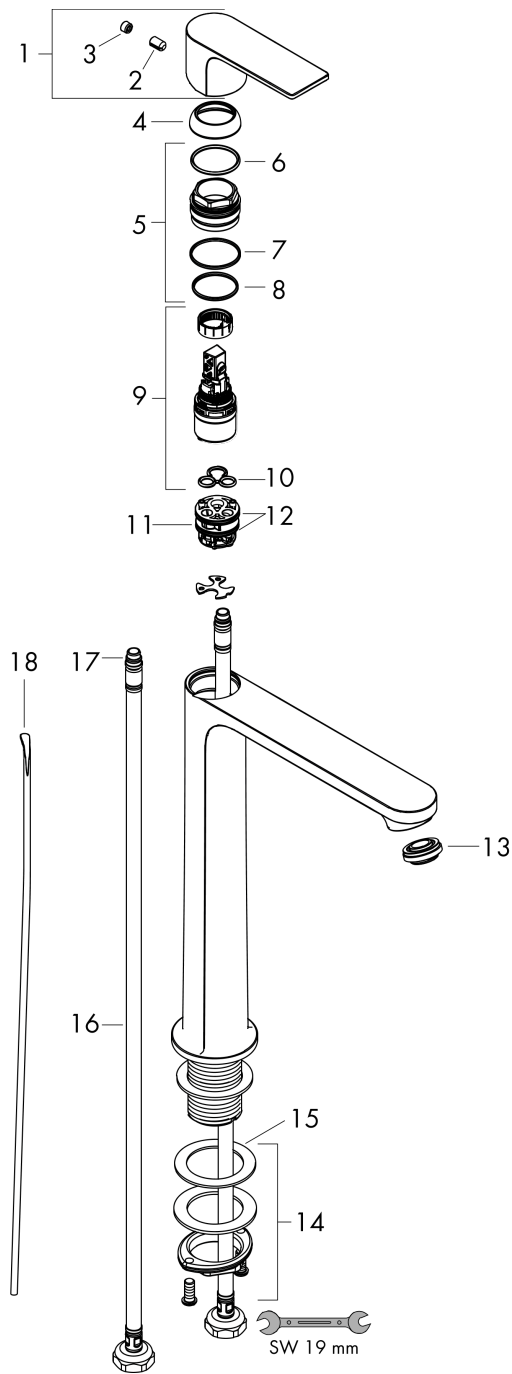

Rebris E

Single lever basin mixer 240 CoolStart for washbowls with pop-up waste set

Surfaces: **Chrome** Article Number: **72581000**

Description

product features

- consists of: single lever basin mixer, waste set
- ComfortZone 240
- projection: 169 mm
- spout height: 242 mm
- spray type: normal spray
- maximum flow rate at 3 bar: 5 l/min
- ceramic cartridge
- temperature limitation adjustable
- suitable for continuous flow water heaters
- pop-up waste set G 1¼
- material waste set: synthetic
- connection type: G ¾ connections
- connection dimension: DN15
- cold water in middle position

Technology

Design awards

Product image

Scale drawing

Rebris E

Single lever basin mixer 240 CoolStart for washbowls with pop-up waste set

Surfaces: **Chrome** Article Number: **72581000**

Flowchart

Rebris E

Single lever basin mixer 240 CoolStart for washbowls with pop-up waste set

Surfaces: **Chrome** Article Number: **72581000**

Exploded Drawing

Year of production: >06/22

Rebris E

Single lever basin mixer 240 CoolStart for washbowls with pop-up waste set

Surfaces: **Chrome** Article Number: **72581000**

Spare part list

Year of production: >06/22

Pos.	Description	Article Number	Price	PU
1	handle	94643000	€ 44,63	1
2	screw cover	95704000	€ 3,21	1
3	hollow set screw M6x10 DIN 916	96029000	€ 3,21	1
4	flange	98863000	€ 44,63	1
5	nut	98864000	€ 35,94	1
6	O-ring 24x2	98388000	€ 3,21	1
7	O-ring 27x1,5	92527000	€ 11,31	1
8	O-ring 25x1,5	98146000	€ 3,21	1
9	cartridge, assy	95973001	€ 70,57	1
10	seal	98865000	€ 28,20	1
11	adapter for cartridge	98866000	€ 28,20	1
12	O-ring 23x2	98398000	€ 3,21	1
13	aerator M24x1 (5 l/min)	94364000	€ 8,45	1
14	fixing set (Ø 32)	13961000	€ 22,37	1
15	lever collar	97548000	€ 3,21	1
16	connection hose 600 mm M8x0,75 G3/8	96556000	€ 22,37	1
17	O-ring 6,6x1,6	93019000	€ 3,21	1
18	pull rod	96657000	€ 11,31	1
a	pop up waste	92168000	€ 35,94	1
b	fixation extension 35 mm	13898000	€ 70,57	1
c	lever arm 340mm (ball-Ø12mm)	96324000	€ 22,37	1