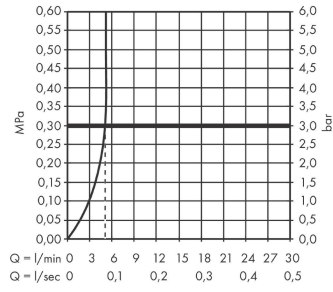

Rebris E

Single lever basin mixer 240 CoolStart for washbowls with pop-up waste set

Surfaces: **Chrome** Article Number: **72581000**

Description

product features

- consists of: single lever basin mixer, waste set
- ComfortZone 240
- projection: 169 mm
- spout height: 242 mm
- spray type: normal spray
- maximum flow rate at 3 bar: 5 l/min
- ceramic cartridge
- temperature limitation adjustable
- suitable for continuous flow water heaters
- pop-up waste set G 1¼
- material waste set: synthetic
- connection type: G ¾ connections
- connection dimension: DN15
- cold water in middle position

Technology

Design awards

Product image

Scale drawing

Rebris E

Single lever basin mixer 240 CoolStart for washbowls with pop-up waste set

Surfaces: **Chrome** Article Number: **72581000**

Flowchart