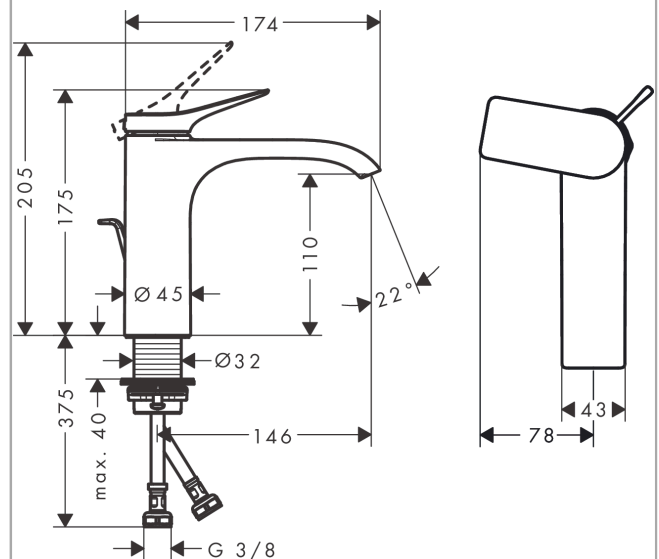

Vivenis

Single lever basin mixer 110 CoolStart with pop-up waste set

Surfaces: **Matt Black** Article Number: **75023670**

Description

product features

- consists of: single lever basin mixer, waste set
- ComfortZone 110
- projection: 146 mm
- spout height: 110 mm
- spray type: WaterfallStream
- maximum flow rate at 3 bar: 5 l/min
- ceramic cartridge
- temperature limitation adjustable
- suitable for continuous flow water heaters
- pop-up waste set G 1¼
- material waste set: metal
- connection type: G ¾ connections
- connection dimension: DN15
- cold water in middle position

Technology

Design awards

reddot winner 2021

Certificates

Product image

Scale drawing

Vivenis
Single lever basin mixer 110 CoolStart with pop-up waste set
 Surfaces: **Matt Black** Article Number: **75023670**

Flowchart

Vivenis
Single lever basin mixer 110 CoolStart with pop-up waste set
 Surfaces: **Matt Black** Article Number: **75023670**

Exploded Drawing

Year of production: >10/21

Vivenis

Single lever basin mixer 110 CoolStart with pop-up waste set

Surfaces: **Matt Black** Article Number: **75023670**

Spare part list

Year of production: >10/21

Pos.	Description	Article Number	Price	PU
1	handle	94603670	€ 67,00	1
2	screw cover	93735610	€ 8,45	1
3	escutcheon	94027670	€ 33,56	1
4	nut	93995000	€ 22,37	1
5	O-ring 35x1,5	92114000	€ 5,24	1
6	cartridge, assy	93897000	€ 70,57	1
7	seal	95008000	€ 8,45	1
8	adapter for cartridge	98324000	€ 13,92	1
9	O-ring 35x2	92604000	€ 5,24	1
10	spray former	94275000	€ 35,94	1
11	connection hose 450 mm M8x0,75 G3/8	97206000	€ 28,20	1
12	O-ring 6,6x1,6	93019000	€ 3,21	1
13	flat seal	98749000	€ 5,24	1
14	fixing set (Ø 32)	13961000	€ 22,37	1
15	lever collar	97548000	€ 3,21	1
16	pull rod	96657670	€ 17,02	1
a	pop up waste	94139670	€ 150,65	1
b	fixation extension 35 mm	13898000	€ 70,57	1