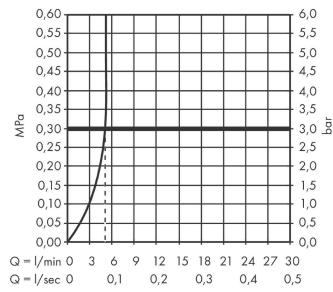

Vivenis
Single lever basin mixer 110 CoolStart with pop-up waste set
Surfaces: **Matt Black** Article Number: **75023670**

Flowchart