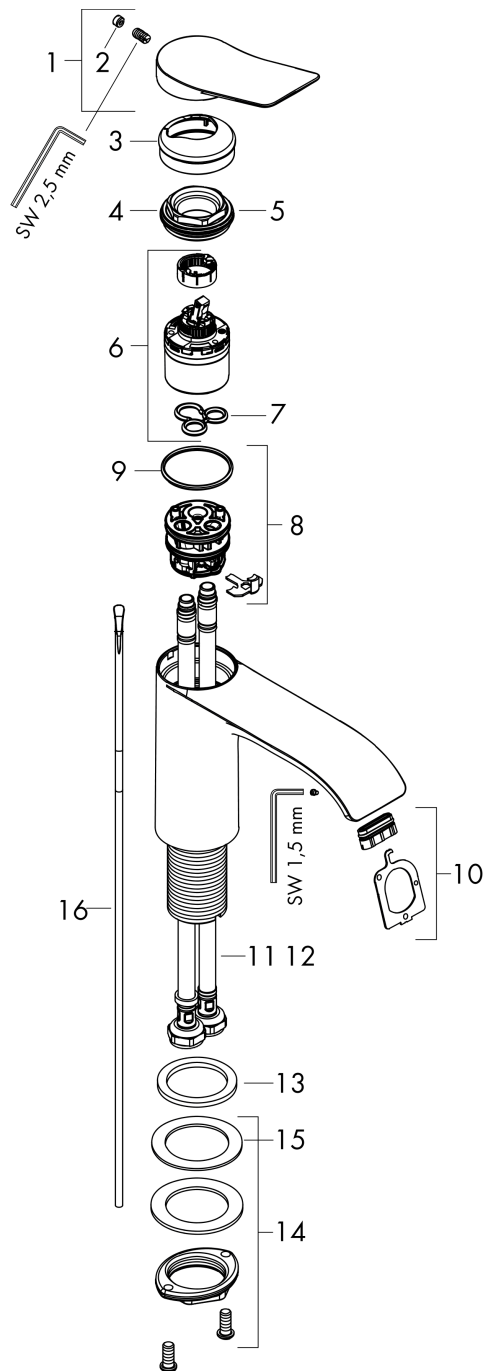

Vivenis

Single lever basin mixer 110 CoolStart with pop-up waste set

Surfaces: **Matt Black** Article Number: **75023670**

Description

product features

- consists of: single lever basin mixer, waste set
- ComfortZone 110
- projection: 146 mm
- spout height: 110 mm
- spray type: WaterfallStream
- maximum flow rate at 3 bar: 5 l/min
- ceramic cartridge
- temperature limitation adjustable
- suitable for continuous flow water heaters
- pop-up waste set G 1¼
- material waste set: metal
- connection type: G ¾ connections
- connection dimension: DN15
- cold water in middle position

Technology

Design awards

reddot winner 2021

Certificates

Product image

Scale drawing

Vivenis
Single lever basin mixer 110 CoolStart with pop-up waste set
 Surfaces: **Matt Black** Article Number: **75023670**

Flowchart

Vivenis
Single lever basin mixer 110 CoolStart with pop-up waste set
 Surfaces: **Matt Black** Article Number: **75023670**

Exploded Drawing

Year of production: >10/21

Vivenis

Single lever basin mixer 110 CoolStart with pop-up waste set

Surfaces: **Matt Black** Article Number: **75023670**

Spare part list

Year of production: >10/21

Pos.	Description	Article Number	Price	PU
1	handle	94603670	€ 67,00	1
2	screw cover	93735610	€ 8,45	1
3	escutcheon	94027670	€ 33,56	1
4	nut	93995000	€ 22,37	1
5	O-ring 35x1,5	92114000	€ 5,24	1
6	cartridge, assy	93897000	€ 70,57	1
7	seal	95008000	€ 8,45	1
8	adapter for cartridge	98324000	€ 13,92	1
9	O-ring 35x2	92604000	€ 5,24	1
10	spray former	94275000	€ 35,94	1
11	connection hose 450 mm M8x0,75 G3/8	97206000	€ 28,20	1
12	O-ring 6,6x1,6	93019000	€ 3,21	1
13	flat seal	98749000	€ 5,24	1
14	fixing set (Ø 32)	13961000	€ 22,37	1
15	lever collar	97548000	€ 3,21	1
16	pull rod	96657670	€ 17,02	1
a	pop up waste	94139670	€ 150,65	1
b	fixation extension 35 mm	13898000	€ 70,57	1