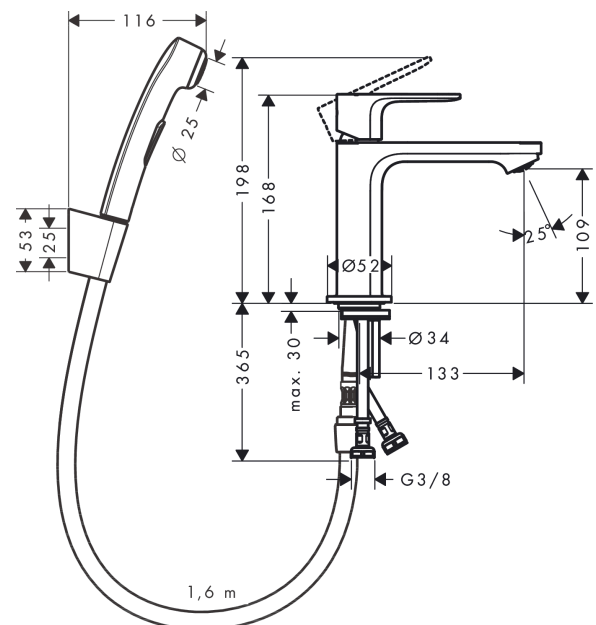

Rebris S

Single lever basin mixer 110 with bidette hand shower and shower hose 160 cm without waste set

Surfaces: **Chrome** Article Number: **72215000**

Description

product features

- consists of: single lever basin mixer, bidette hand shower, shower holder, shower hose
- ComfortZone 110
- projection: 133 mm
- spout height: 109 mm
- spray type: normal spray
- maximum flow rate at 3 bar: 4,7 l/min
- ceramic cartridge
- temperature limitation adjustable
- suitable for continuous flow water heaters
- connection type: G 3/8 connections
- connection dimension: DN15

Technology

Design awards

reddot winner 2022

Product image

Scale drawing

Flowchart