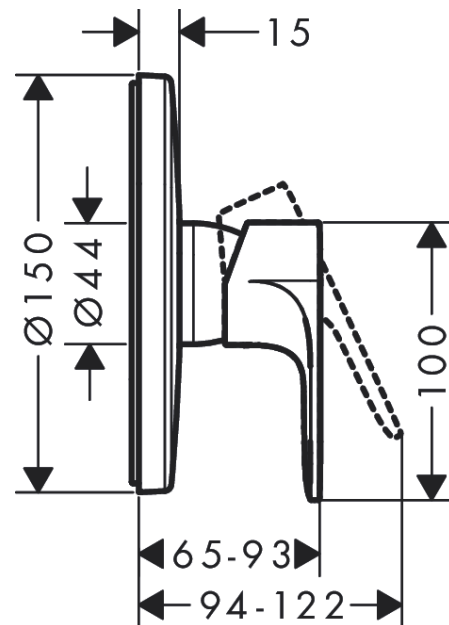

Rebris S

Single lever shower mixer for concealed installation for iBox universal

Surfaces: **Chrome** Article Number: **72667000**

Description

product features

- 1 function
- maximum flow rate at 3 bar: 23,4 l/min
- ceramic cartridge
- temperature limitation adjustable
- connection type: basic set
- min. operating pressure: 1 bar
- max. operating pressure: 10 bar

Design awards

reddot winner 2022

Certificates

Product image

Scale drawing

Flowchart

Rebris S

Single lever shower mixer for concealed installation for iBox universal

Surfaces: **Chrome** Article Number: **72667000**

Exploded Drawing

Year of production: >06/22

Rebris S**Single lever shower mixer for concealed installation for iBox universal**Surfaces: **Chrome** Article Number: **72667000****Spare part list**

Year of production: >06/22

Pos.	Description	Article Number	Price	PU
1	handle	94654000	€ 44,63	1
2	screw cover	96338000	€ 3,21	1
3	escutcheon Ø 150 mm	98792000	€ 57,12	1
4	O-ring 43x3	98418000	€ 3,21	1
5	sleeve	98790000	€ 28,20	1
6	holder for escutcheon	98793000	€ 35,94	1
7	set of fixing screws	96454000	€ 8,45	1
8	nut	98796000	€ 35,94	1
9	O-ring 39x1,5	98400000	€ 3,21	1
10	O-ring 30x1,5	98433000	€ 3,21	1
11	cartridge, assy	92730000	€ 57,12	1
12	locking screw for handle	95140000	€ 5,24	1
13	seal	95008000	€ 8,45	1
14	hexagon socket screw M5x35	95209000	€ 3,21	1
15	O-ring 16x2	98133000	€ 3,21	1
16	noise reduction	94073000	€ 22,37	1
17	extension 25 mm	13595000	-	1
18	set of fixing screws	97747000	€ 3,21	1
19	set of screws	93244000	€ 8,45	1
20	extension 22 mm (Ø 150 mm)	13597000	-	1
a	concealed item	01800180	-	1