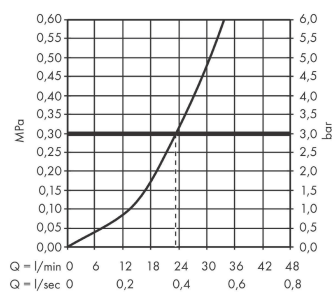

Rebris S

Single lever shower mixer for concealed installation for iBox universal

Surfaces: **Chrome** Article Number: **72667000**

Description

product features

- 1 function
- maximum flow rate at 3 bar: 23,4 l/min
- ceramic cartridge
- temperature limitation adjustable
- connection type: basic set
- min. operating pressure: 1 bar
- max. operating pressure: 10 bar

Design awards

reddot winner 2022

Certificates

Product image

Scale drawing

Flowchart

Rebris S

Single lever shower mixer for concealed installation for iBox universal