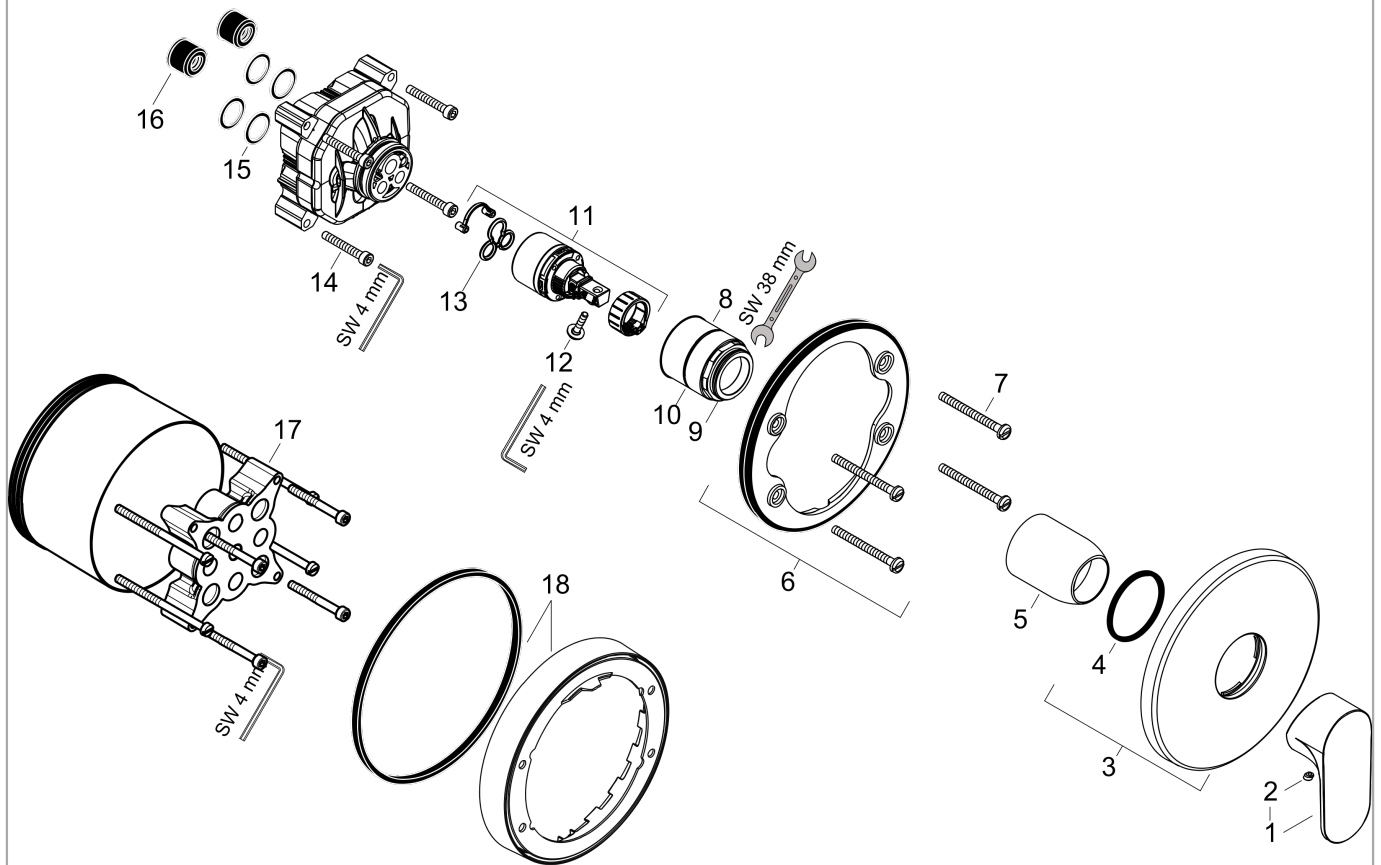

Rebris S

Single lever shower mixer for concealed installation for iBox universal

Surfaces: **Chrome** Article Number: **72667000**

Description

product features

- 1 function
- maximum flow rate at 3 bar: 23,4 l/min
- ceramic cartridge
- temperature limitation adjustable
- connection type: basic set
- min. operating pressure: 1 bar
- max. operating pressure: 10 bar

Design awards

reddot winner 2022

Certificates

Product image

Scale drawing

Flowchart

Rebris S

Single lever shower mixer for concealed installation for iBox universal

Surfaces: **Chrome** Article Number: **72667000**

Exploded Drawing

Year of production: >06/22

Rebris S**Single lever shower mixer for concealed installation for iBox universal**Surfaces: **Chrome** Article Number: **72667000****Spare part list**

Year of production: >06/22

Pos.	Description	Article Number	Price	PU
1	handle	94654000	€ 44,63	1
2	screw cover	96338000	€ 3,21	1
3	escutcheon Ø 150 mm	98792000	€ 57,12	1
4	O-ring 43x3	98418000	€ 3,21	1
5	sleeve	98790000	€ 28,20	1
6	holder for escutcheon	98793000	€ 35,94	1
7	set of fixing screws	96454000	€ 8,45	1
8	nut	98796000	€ 35,94	1
9	O-ring 39x1,5	98400000	€ 3,21	1
10	O-ring 30x1,5	98433000	€ 3,21	1
11	cartridge, assy	92730000	€ 57,12	1
12	locking screw for handle	95140000	€ 5,24	1
13	seal	95008000	€ 8,45	1
14	hexagon socket screw M5x35	95209000	€ 3,21	1
15	O-ring 16x2	98133000	€ 3,21	1
16	noise reduction	94073000	€ 22,37	1
17	extension 25 mm	13595000	-	1
18	set of fixing screws	97747000	€ 3,21	1
19	set of screws	93244000	€ 8,45	1
20	extension 22 mm (Ø 150 mm)	13597000	-	1
a	concealed item	01800180	-	1