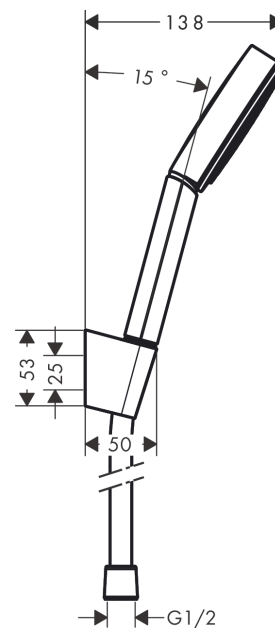

Pulsify S

Shower holder set 105 1jet with shower hose 125 cm

Surfaces: **Chrome** Article Number: **24301000**

Description

product features

- consists of: hand shower, shower holder, shower hose
- shower head size: 105 mm
- integrated support function
- spray type: PowderRain
- maximum flow rate at 3 bar: 13,5 l/min
- minimum flow pressure: 1 bar
- operating pressure: min. 1 bar/max. 6 bar
- pivot connector prevent hose from tangling
- wall supports of plastic
- rinseable sieve insert

Technology

Design awards

reddot winner 2021

Product image

Scale drawing

Flowchart