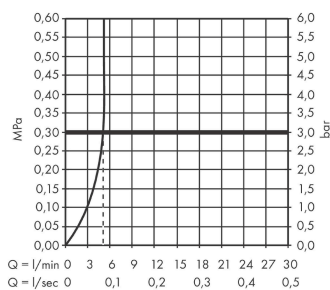

Rebris S
Single lever bidet mixer with pop-up waste set
 Surfaces: **Chrome** Article Number: **72210000**

Description

product features

- consists of: single lever bidet mixer, waste set
- projection 120 mm
- aerator with ball pivot
- spray type: normal spray
- maximum flow rate at 3 bar: 5 l/min
- ceramic cartridge
- temperature limitation adjustable
- suitable for continuous flow water heaters
- pop-up waste set G 1¼
- material waste set: synthetic
- connection type: G ¾ connections
- connection dimension: DN15

Technology

Design awards

Certificates

Product image

Scale drawing

Flowchart

Rebris S
Single lever bidet mixer with pop-up waste set
 Surfaces: **Chrome** Article Number: **72210000**

Exploded Drawing