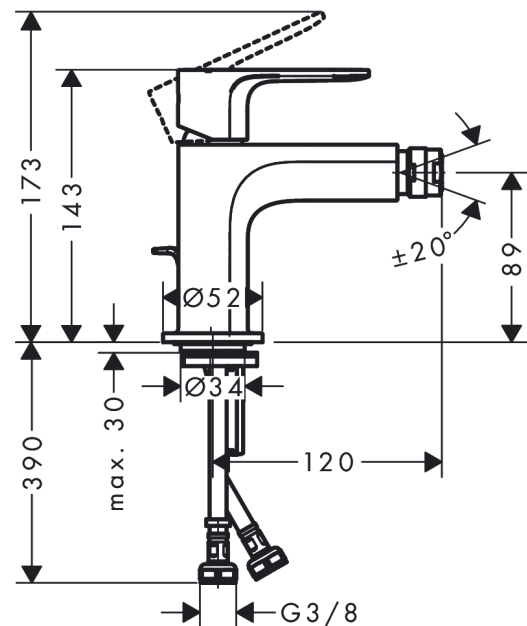

Rebris S
Single lever bidet mixer with pop-up waste set
 Surfaces: **Chrome** Article Number: **72210000**

Description

product features

- consists of: single lever bidet mixer, waste set
- projection 120 mm
- aerator with ball pivot
- spray type: normal spray
- maximum flow rate at 3 bar: 5 l/min
- ceramic cartridge
- temperature limitation adjustable
- suitable for continuous flow water heaters
- pop-up waste set G 1¼
- material waste set: synthetic
- connection type: G ¾ connections
- connection dimension: DN15

Technology

Design awards

Certificates

Product image

Scale drawing

Flowchart

Rebris S
Single lever bidet mixer with pop-up waste set
 Surfaces: **Chrome** Article Number: **72210000**

Exploded Drawing

Year of production: >06/22

Rebris S**Single lever bidet mixer with pop-up waste set**Surfaces: **Chrome** Article Number: **72210000****Spare part list**

Year of production: >06/22

Pos.	Description	Article Number	Price	PU
1	handle	94642000	€ 44,63	1
2	screw cover	95704000	€ 3,21	1
3	hollow set screw M6x10 DIN 916	96029000	€ 3,21	1
4	flange	98863000	€ 44,63	1
5	nut	98864000	€ 35,94	1
6	O-ring 24x2	98388000	€ 3,21	1
7	O-ring 27x1,5	92527000	€ 11,31	1
8	O-ring 25x1,5	98146000	€ 3,21	1
9	cartridge, assy	95973001	€ 70,57	1
10	adapter for cartridge	98866000	€ 28,20	1
11	O-ring 23x2	98398000	€ 3,21	1
12	ball joint	96050000	€ 35,94	1
13	aerator M24x1 (5 l/min)	92372000	€ 18,33	1
14	seal Ø 42	98722000	€ 5,24	1
15	fixing set	96016000	€ 28,20	1
16	screw M8 x 68	97736000	€ 5,24	1
17	connection hose 450 mm M8x0,75 G3/8	97206000	€ 28,20	1
18	O-ring 6,6x1,6	93019000	€ 3,21	1
19	pull rod	96657000	€ 11,31	1
a	pop up waste	94139000	-	1