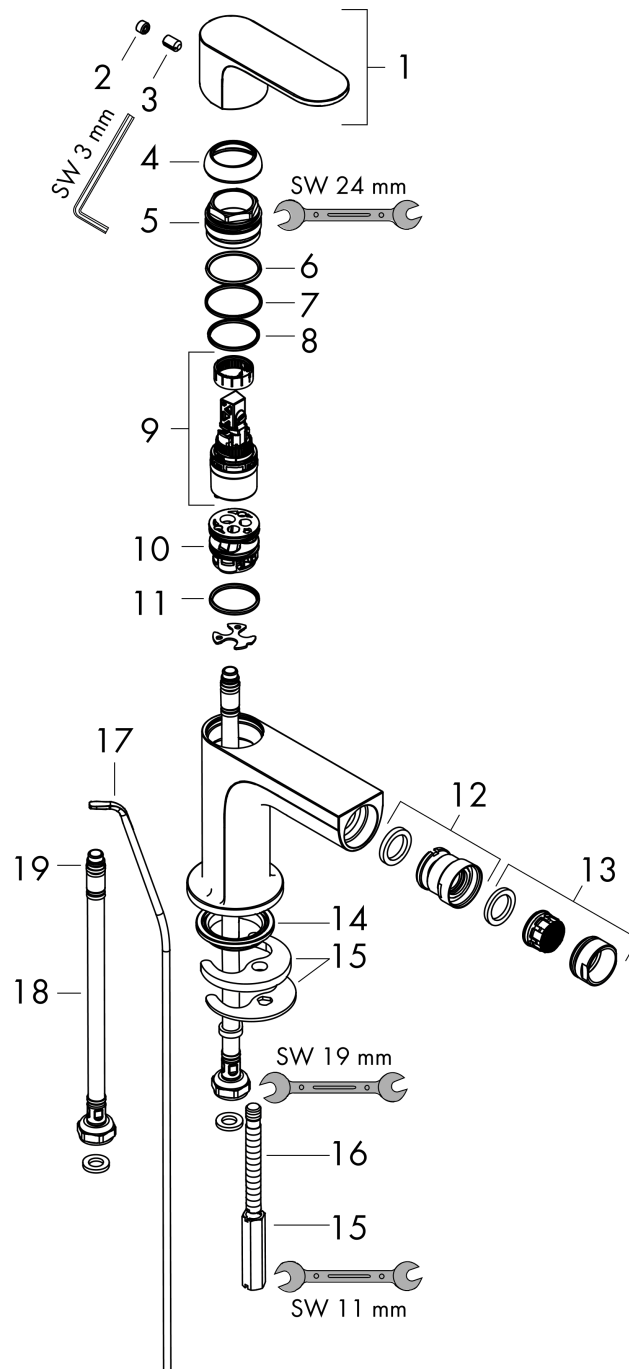

Rebris S
Single lever bidet mixer with pop-up waste set
 Surfaces: **Chrome** Article Number: **72210000**

Description

product features

- consists of: single lever bidet mixer, waste set
- projection 120 mm
- aerator with ball pivot
- spray type: normal spray
- maximum flow rate at 3 bar: 5 l/min
- ceramic cartridge
- temperature limitation adjustable
- suitable for continuous flow water heaters
- pop-up waste set G 1¼
- material waste set: synthetic
- connection type: G ¾ connections
- connection dimension: DN15

Technology

Design awards

Certificates

Product image

Scale drawing

Flowchart

Rebris S
Single lever bidet mixer with pop-up waste set
 Surfaces: **Chrome** Article Number: **72210000**

Exploded Drawing

Year of production: >06/22

Rebris S**Single lever bidet mixer with pop-up waste set**Surfaces: **Chrome** Article Number: **72210000****Spare part list**

Year of production: >06/22

Pos.	Description	Article Number	Price	PU
1	handle	94642000	€ 44,63	1
2	screw cover	95704000	€ 3,21	1
3	hollow set screw M6x10 DIN 916	96029000	€ 3,21	1
4	flange	98863000	€ 44,63	1
5	nut	98864000	€ 35,94	1
6	O-ring 24x2	98388000	€ 3,21	1
7	O-ring 27x1,5	92527000	€ 11,31	1
8	O-ring 25x1,5	98146000	€ 3,21	1
9	cartridge, assy	95973001	€ 70,57	1
10	adapter for cartridge	98866000	€ 28,20	1
11	O-ring 23x2	98398000	€ 3,21	1
12	ball joint	96050000	€ 35,94	1
13	aerator M24x1 (5 l/min)	92372000	€ 18,33	1
14	seal Ø 42	98722000	€ 5,24	1
15	fixing set	96016000	€ 28,20	1
16	screw M8 x 68	97736000	€ 5,24	1
17	connection hose 450 mm M8x0,75 G3/8	97206000	€ 28,20	1
18	O-ring 6,6x1,6	93019000	€ 3,21	1
19	pull rod	96657000	€ 11,31	1
a	pop up waste	94139000	-	1