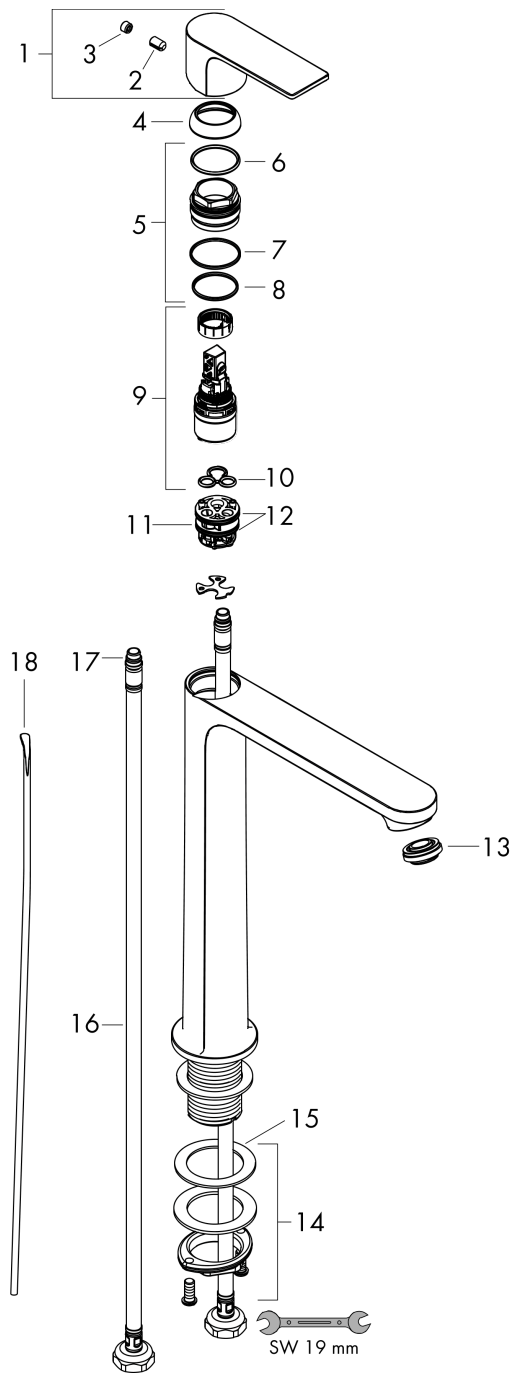

Rebris E

Single lever basin mixer 240 CoolStart EcoSmart+ for washbowls with pop-up waste set

Surfaces: **Chrome** Article Number: **72591000**

Exploded Drawing

Year of production: >06/22

Rebris E

Single lever basin mixer 240 CoolStart EcoSmart+ for washbowls with pop-up waste set

Surfaces: **Chrome** Article Number: **72591000**

Spare part list

Year of production: >06/22

Pos.	Description	Article Number	Price	PU
1	handle	94643000	€ 44,63	1
2	screw cover	95704000	€ 3,21	1
3	hollow set screw M6x10 DIN 916	96029000	€ 3,21	1
4	flange	98863000	€ 44,63	1
5	nut	98864000	€ 35,94	1
6	O-ring 24x2	98388000	€ 3,21	1
7	O-ring 27x1,5	92527000	€ 11,31	1
8	O-ring 25x1,5	98146000	€ 3,21	1
9	cartridge, assy	95973001	€ 70,57	1
10	seal	98865000	€ 28,20	1
11	adapter for cartridge	98866000	€ 28,20	1
12	O-ring 23x2	98398000	€ 3,21	1
13	aerator M24x1 (4,5 l/min)	94364001	-	1
14	fixing set (Ø 32)	13961000	€ 22,37	1
15	lever collar	97548000	€ 3,21	1
16	connection hose 600 mm M8x0,75 G3/8	96556000	€ 22,37	1
17	O-ring 6,6x1,6	93019000	€ 3,21	1
18	pull rod	96657000	€ 11,31	1
a	pop up waste	92168000	€ 35,94	1
b	fixation extension 35 mm	13898000	€ 70,57	1
c	lever arm 340mm (ball-Ø12mm)	96324000	€ 22,37	1