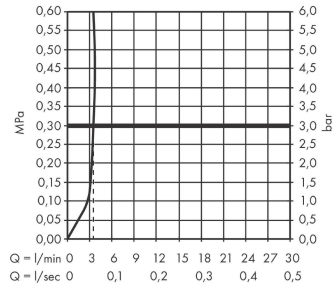

Rebris E

Single lever basin mixer 240 CoolStart EcoSmart+ for washbowls with pop-up waste set

Surfaces: **Chrome** Article Number: **72591000**

Flowchart