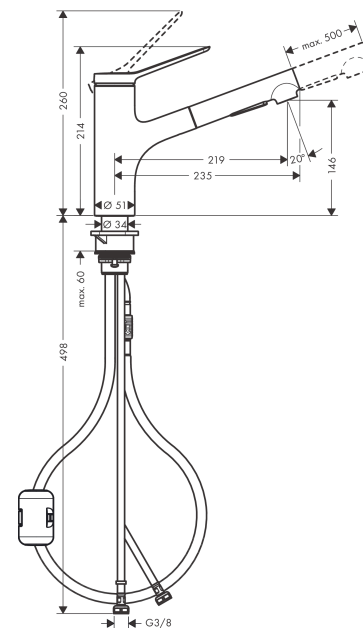

Zesis M33

Single lever kitchen mixer 150, pull-out spray, 2jet

Surfaces: **Matt Black** Article Number: **74800670**

Description

product features

- ComfortZone 150
- swivel range 150°
- laminar spray, shower spray
- lockable shower spray, spray returns through pressing spray diverter and spray returns automatically through handle closing
- quick connect hose
- connection dimension: DN15
- maximum flow rate at 3 bar: 8,2 l/min
- ceramic cartridge
- connection type: G 3/8 connections
- temperature limitation adjustable
- integrated non-return valve
- suitable for continuous flow water heaters
- extension length up to 50 cm

Technology

Design awards

Certificates

Product image

Scale drawing

Zesis M33

Single lever kitchen mixer 150, pull-out spray, 2jet

Surfaces: **Matt Black** Article Number: **74800670**

Surfaces: **Matt Black** Article Number: **74800670**

Spare part list

Year of production: >12/21

Pos.	Description	Article Number	Price	PU
1	handle	94390670	€ 67,00	1
2	screw cover	93735610	€ 8,45	1
3	hollow set screw M5x5	98446000	€ 3,21	1
4	flange	94388670	€ 12,73	1
5	nut	94389000	€ 35,94	1
6	O-ring 41x2	98212000	€ 3,21	1
7	cartridge, assy	93895000	€ 70,57	1
8	seal	95008000	€ 8,45	1
9	filter	97735000	€ 3,21	1
10	O-ring 18x1,5	98231000	€ 3,21	1
11	handspray	94395670	€ 105,91	1
12	aerator laminar M22x1 (15 l/min)	95909000	€ 44,63	1
13	service tool	95910000	€ 8,45	1
14	adapter for cartridge	95911000	€ 18,33	1
15	O-Ring 30x2	98186000	€ 3,21	1
16	O-ring 37x2	92115000	€ 3,21	1
17	O-Ring 36x2,5	98190000	€ 3,21	1
18	support	97523000	€ 5,24	1
19	fixing set (Ø 34)	95049000	€ 13,92	1
20	lever collar	97548000	€ 3,21	1
21	weight	92500000	€ 35,94	1
22	hose 1,25 m	95506000	€ 70,57	1
23	connection hose 600 mm	92264000	€ 35,94	1
24	O-ring 7x1,5	98422000	€ 3,21	1
25	connection hose 600 mm M8x0,75 G3/8	96510000	€ 22,37	1
26	O-ring 6,6x1,6	93019000	€ 3,21	1