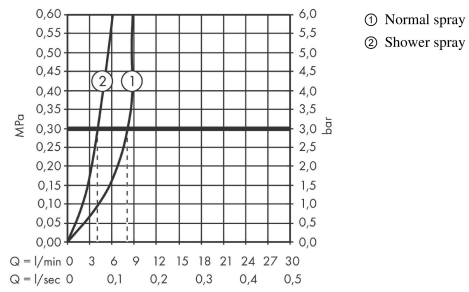

Zesis M33

Single lever kitchen mixer 150, pull-out spray, 2jet

Surfaces: **Matt Black** Article Number: **74800670**

Flowchart