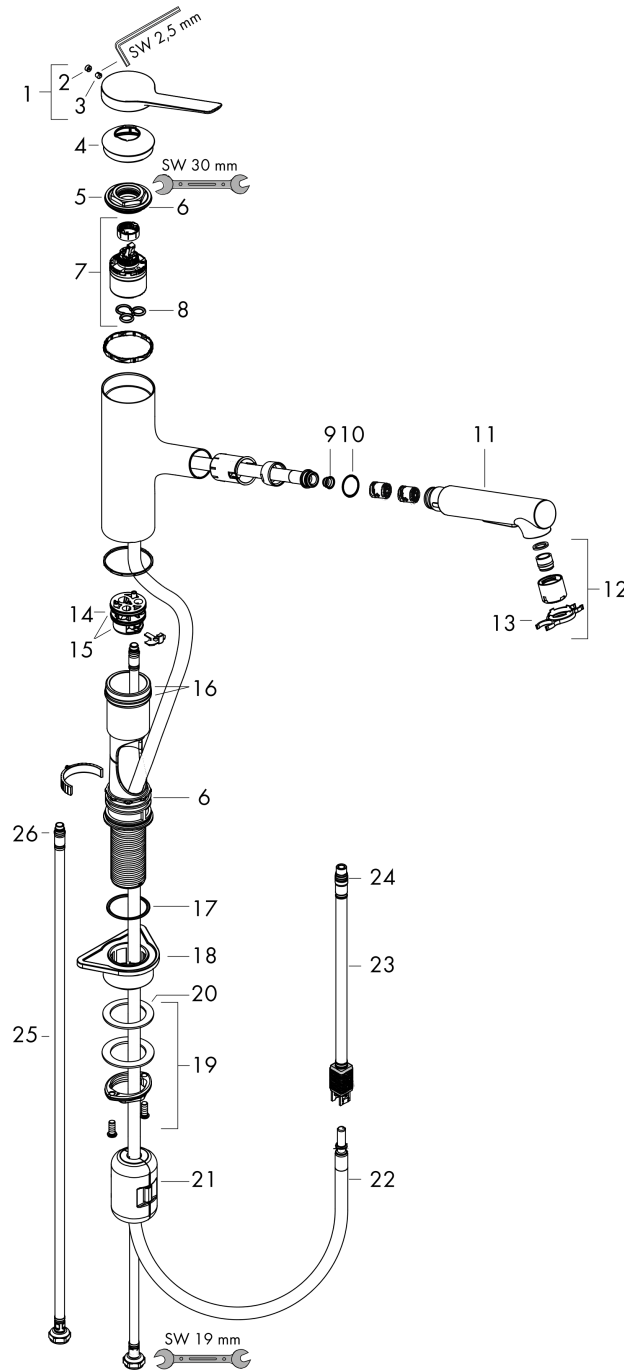

Zesis M33

Single lever kitchen mixer 150, pull-out spray, 2jet

Surfaces: **Matt Black** Article Number: **74800670**

Description

product features

- ComfortZone 150
- swivel range 150°
- laminar spray, shower spray
- lockable shower spray, spray returns through pressing spray diverter and spray returns automatically through handle closing
- quick connect hose
- connection dimension: DN15
- maximum flow rate at 3 bar: 8,2 l/min
- ceramic cartridge
- connection type: G 3/8 connections
- temperature limitation adjustable
- integrated non-return valve
- suitable for continuous flow water heaters
- extension length up to 50 cm

Flowchart

Zesis M33

Single lever kitchen mixer 150, pull-out spray, 2jet

Surfaces: **Matt Black** Article Number: **74800670**

Exploded Drawing

Year of production: >12/21

Zesis M33

Single lever kitchen mixer 150, pull-out spray, 2jet

Surfaces: **Matt Black** Article Number: **74800670**

Spare part list

Year of production: >12/21

Pos.	Description	Article Number	Price	PU
1	handle	94390670	€ 67,00	1
2	screw cover	93735610	€ 8,45	1
3	hollow set screw M5x5	98446000	€ 3,21	1
4	flange	94388670	€ 12,73	1
5	nut	94389000	€ 35,94	1
6	O-ring 41x2	98212000	€ 3,21	1
7	cartridge, assy	93895000	€ 70,57	1
8	seal	95008000	€ 8,45	1
9	filter	97735000	€ 3,21	1
10	O-ring 18x1,5	98231000	€ 3,21	1
11	handspray	94395670	€ 105,91	1
12	aerator laminar M22x1 (15 l/min)	95909000	€ 44,63	1
13	service tool	95910000	€ 8,45	1
14	adapter for cartridge	95911000	€ 18,33	1
15	O-Ring 30x2	98186000	€ 3,21	1
16	O-ring 37x2	92115000	€ 3,21	1
17	O-Ring 36x2,5	98190000	€ 3,21	1
18	support	97523000	€ 5,24	1
19	fixing set (Ø 34)	95049000	€ 13,92	1
20	lever collar	97548000	€ 3,21	1
21	weight	92500000	€ 35,94	1
22	hose 1,25 m	95506000	€ 70,57	1
23	connection hose 600 mm	92264000	€ 35,94	1
24	O-ring 7x1,5	98422000	€ 3,21	1
25	connection hose 600 mm M8x0,75 G3/8	96510000	€ 22,37	1
26	O-ring 6,6x1,6	93019000	€ 3,21	1