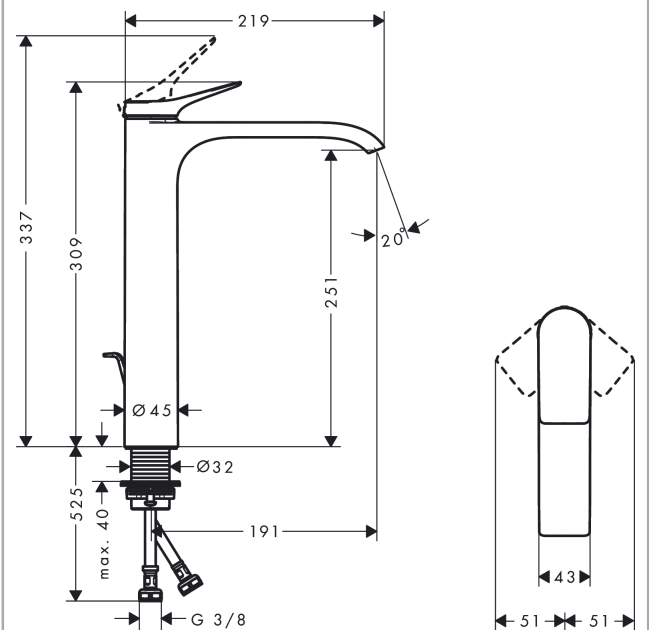

Vivenis

Single lever basin mixer 250 for washbowls with pop-up waste set

Surfaces: **Matt White** Article Number: **75040700**

Description

product features

- consists of: single lever basin mixer, waste set
- ComfortZone 250
- projection: 191 mm
- spout height: 251 mm
- spray type: WaterfallStream
- maximum flow rate at 3 bar: 5 l/min
- ceramic cartridge
- temperature limitation adjustable
- suitable for continuous flow water heaters
- pop-up waste set G 1¼
- material waste set: metal
- connection type: G ¾ connections
- connection dimension: DN15

Technology

Design awards

reddot winner 2021

Certificates

Product image

Scale drawing

Vivenis

Single lever basin mixer 250 for washbowls with pop-up waste set

Surfaces: **Matt White** Article Number: **75040700**

Flowchart

Vivenis

Single lever basin mixer 250 for washbowls with pop-up waste set

Surfaces: **Matt White** Article Number: **75040700**

Exploded Drawing

Year of production: >06/21

Vivenis

Single lever basin mixer 250 for washbowls with pop-up waste set

Surfaces: **Matt White** Article Number: **75040700**

Spare part list

Year of production: >06/21

Pos.	Description	Article Number	Price	PU
1	handle	94277700	€ 85,68	1
2	screw cover	93735700	€ 8,45	1
3	escutcheon	94027700	€ 33,56	1
4	nut	93995000	€ 22,37	1
5	O-ring 35x1,5	92114000	€ 5,24	1
6	cartridge, assy	93897000	€ 70,57	1
7	seal	95008000	€ 8,45	1
8	O-ring 35x2	92604000	€ 5,24	1
9	adapter for cartridge	98750000	€ 11,31	1
10	O-Ring 30x2	98186000	€ 3,21	1
11	spray former	94275000	€ 35,94	1
12	connection hose 600 mm M8x0,75 G3/8	96556000	€ 22,37	1
13	O-ring 6,6x1,6	93019000	€ 3,21	1
14	flat seal	98749000	€ 5,24	1
15	fixing set (Ø 32)	13961000	€ 22,37	1
16	lever collar	97548000	€ 3,21	1
17	pull rod	96657000	€ 11,31	1
a	pop up waste	94139700	€ 150,65	1
b	fixation extension 35 mm	13898000	€ 70,57	1