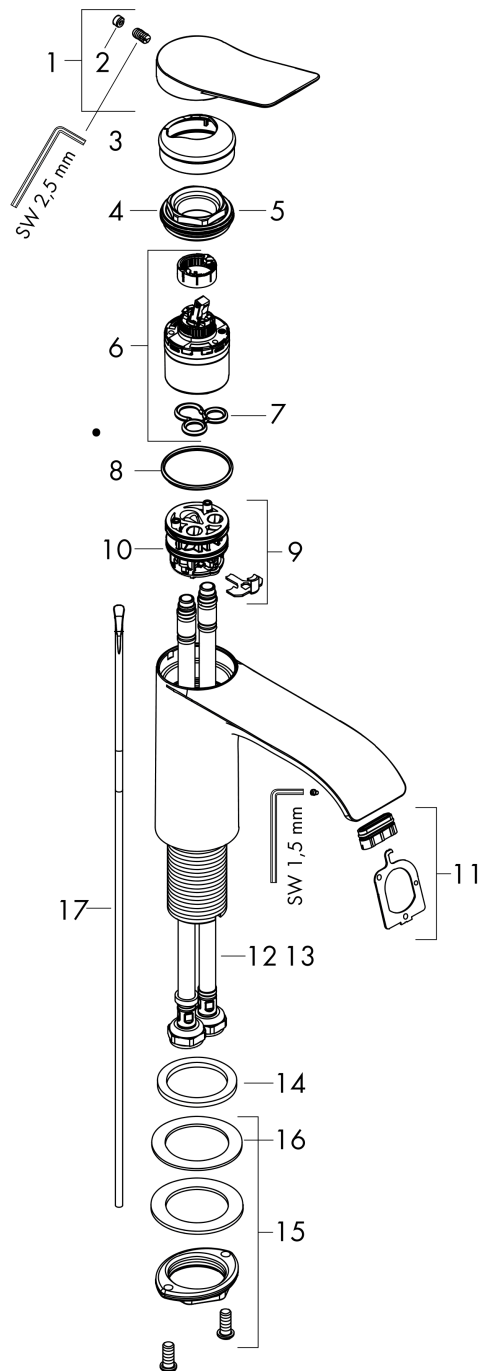

Vivenis

Single lever basin mixer 250 for washbowls with pop-up waste set

Surfaces: **Matt White** Article Number: **75040700**

Description

product features

- consists of: single lever basin mixer, waste set
- ComfortZone 250
- projection: 191 mm
- spout height: 251 mm
- spray type: WaterfallStream
- maximum flow rate at 3 bar: 5 l/min
- ceramic cartridge
- temperature limitation adjustable
- suitable for continuous flow water heaters
- pop-up waste set G 1¼
- material waste set: metal
- connection type: G ¾ connections
- connection dimension: DN15

Technology

Design awards

reddot winner 2021

Certificates

Product image

Scale drawing

Vivenis

Single lever basin mixer 250 for washbowls with pop-up waste set

Surfaces: **Matt White** Article Number: **75040700**

Flowchart

Vivenis

Single lever basin mixer 250 for washbowls with pop-up waste set

Surfaces: **Matt White** Article Number: **75040700**

Exploded Drawing

Year of production: >06/21

Vivenis

Single lever basin mixer 250 for washbowls with pop-up waste set

Surfaces: **Matt White** Article Number: **75040700**

Spare part list

Year of production: >06/21

Pos.	Description	Article Number	Price	PU
1	handle	94277700	€ 85,68	1
2	screw cover	93735700	€ 8,45	1
3	escutcheon	94027700	€ 33,56	1
4	nut	93995000	€ 22,37	1
5	O-ring 35x1,5	92114000	€ 5,24	1
6	cartridge, assy	93897000	€ 70,57	1
7	seal	95008000	€ 8,45	1
8	O-ring 35x2	92604000	€ 5,24	1
9	adapter for cartridge	98750000	€ 11,31	1
10	O-Ring 30x2	98186000	€ 3,21	1
11	spray former	94275000	€ 35,94	1
12	connection hose 600 mm M8x0,75 G3/8	96556000	€ 22,37	1
13	O-ring 6,6x1,6	93019000	€ 3,21	1
14	flat seal	98749000	€ 5,24	1
15	fixing set (Ø 32)	13961000	€ 22,37	1
16	lever collar	97548000	€ 3,21	1
17	pull rod	96657000	€ 11,31	1
a	pop up waste	94139700	€ 150,65	1
b	fixation extension 35 mm	13898000	€ 70,57	1