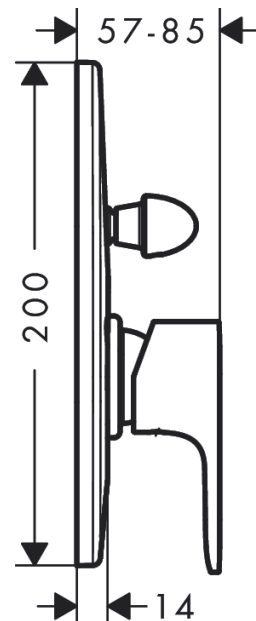

Rebris E
Single lever bath mixer for concealed installation
 Surfaces: **Matt Black** Article Number: **72459670**

Description

product features

- 2 functions
- maximum flow rate at 3 bar: 30,7 l/min
- flow rate for bath spout at 3 bar: 30,7 l/min
- flow rate of hand shower at 3 bar: 27,4 l/min
- diverter with automatic resetting
- connection type: basic set
- min. operating pressure: 1 bar
- max. operating pressure: 10 bar

Design awards

reddot winner 2022

Product image

Scale drawing

Flowchart