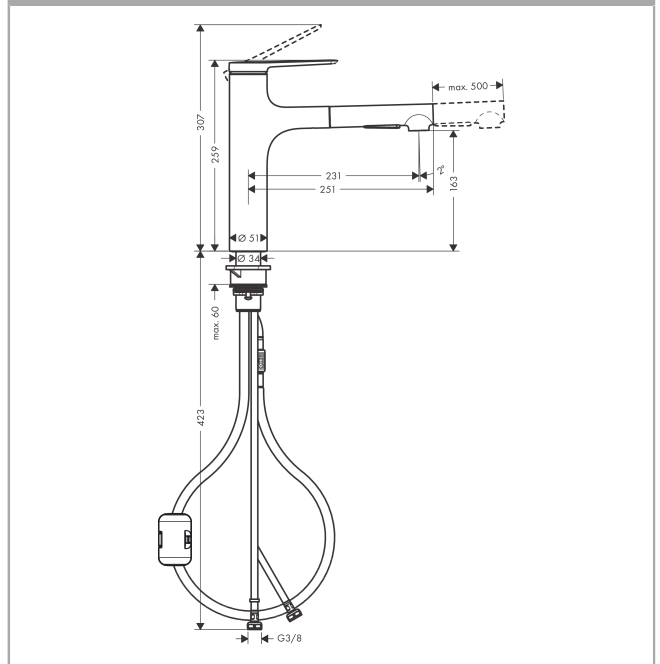

Zesis M33

Single lever kitchen mixer 160, pull-out spray, 2jet

Surfaces: **Chrome** Article Number: **74801000**

Description

product features

- ComfortZone 160
- swivel range 150°
- laminar spray, shower spray
- lockable shower spray, spray returns through pressing spray diverter and spray returns automatically through handle closing
- MagFit magnetic shower support
- quick connect hose
- connection dimension: DN15
- maximum flow rate at 3 bar: 8,2 l/min
- ceramic cartridge
- connection type: G 3/8 connections
- temperature limitation adjustable
- integrated non-return valve
- suitable for continuous flow water heaters
- extension length up to 50 cm

Technology

Design awards

Certificates

Product image

Scale drawing

Zesis M33

Single lever kitchen mixer 160, pull-out spray, 2jet

Surfaces: **Chrome** Article Number: **74801000**

Flowchart