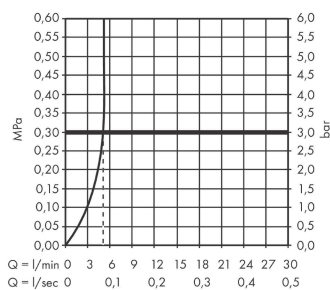

Vivenis

Single lever basin mixer 210 with swivel spout without waste set

Surfaces: **Chrome** Article Number: **75032000**

Description

product features

- ComfortZone 210
- projection: 139 mm
- spout height: 209 mm
- swivel range 120°
- spray type: WaterfallStream
- maximum flow rate at 3 bar: 5 l/min
- ceramic cartridge
- temperature limitation adjustable
- suitable for continuous flow water heaters
- connection type: G 3/8 connections
- connection dimension: DN15

Technology

Design awards

reddot winner 2021

Certificates

Product image

Scale drawing

Flowchart

Vivenis

Single lever basin mixer 210 with swivel spout without waste set

Surfaces: **Chrome** Article Number: **75032000**

Exploded Drawing

Year of production: >06/21

Vivenis

Single lever basin mixer 210 with swivel spout without waste set