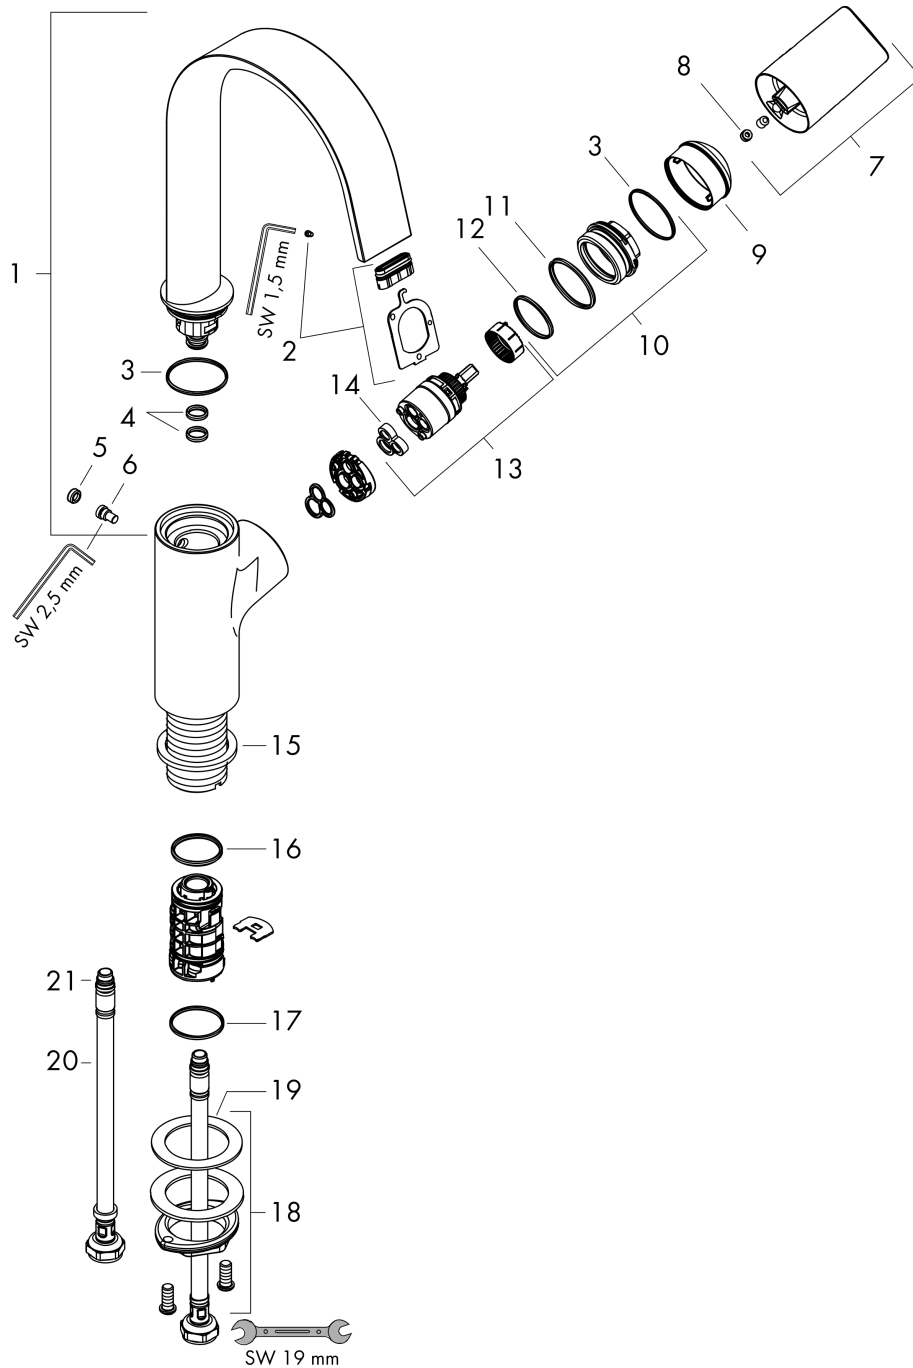

Vivenis

Single lever basin mixer 210 with swivel spout without waste set

Surfaces: **Chrome** Article Number: **75032000**

Description

product features

- ComfortZone 210
- projection: 139 mm
- spout height: 209 mm
- swivel range 120°
- spray type: WaterfallStream
- maximum flow rate at 3 bar: 5 l/min
- ceramic cartridge
- temperature limitation adjustable
- suitable for continuous flow water heaters
- connection type: G 3/8 connections
- connection dimension: DN15

Single lever basin mixer 210 with swivel spout without waste set

Surfaces: **Chrome** Article Number: **75032000**

Exploded Drawing

Year of production: >06/21

Vivenis

Single lever basin mixer 210 with swivel spout without waste set

Surfaces: **Chrome** Article Number: **75032000**

Spare part list

Year of production: >06/21

Pos.	Description	Article Number	Price	PU
1	spout cpl.	94304000	€ 162,08	1
2	spray former	94275000	€ 35,94	1
3	O-ring 30x1,5	98433000	€ 3,21	1
4	O-ring 8x2	98112000	€ 3,21	1
5	plug	93087000	€ 3,21	1
6	screw	93088000	€ 35,94	1
7	handle	94305000	€ 44,63	1
8	screw cover	93735460	€ 8,45	1
9	flange	93737000	€ 35,94	1
10	nut	92926000	€ 13,92	1
11	O-ring 29x2	98391000	€ 3,21	1
12	O-ring 25x1,5	98146000	€ 3,21	1
13	cartridge, assy	93760000	€ 86,16	1
14	seal	93383000	€ 11,31	1
15	flat seal	98749000	€ 5,24	1
16	O-ring 24x2	98388000	€ 3,21	1
17	O-ring 26x1,5	98390000	€ 3,21	1
18	fixing set (Ø 32)	13961000	€ 22,37	1
19	lever collar	97548000	€ 3,21	1
20	connection hose 450 mm M8x0,75 G3/8	97206000	€ 28,20	1
21	O-ring 6,6x1,6	93019000	€ 3,21	1
a	fixation extension 35 mm	13898000	€ 70,57	1