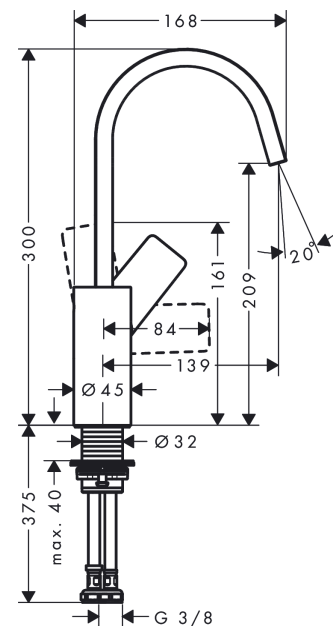

Scale drawing