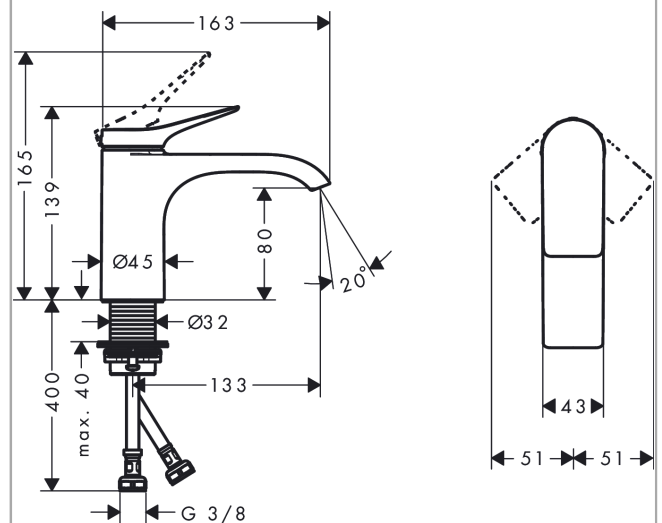

##### product features

- ComfortZone 80
- projection: 133 mm
- spout height: 80 mm
- spray type: WaterfallStream
- maximum flow rate at 3 bar: 5 l/min
- ceramic cartridge
- temperature limitation adjustable
- suitable for continuous flow water heaters
- connection type: G 3/8 connections
- connection dimension: DN15

#### Scale drawing