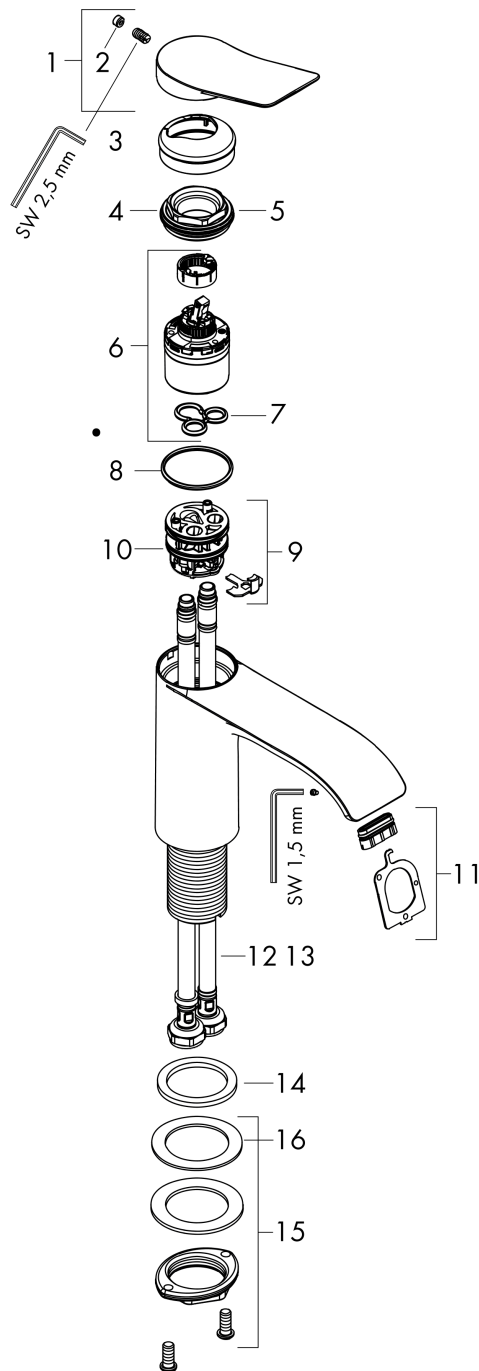

##### product features

- ComfortZone 80
- projection: 133 mm
- spout height: 80 mm
- spray type: WaterfallStream
- maximum flow rate at 3 bar: 5 l/min
- ceramic cartridge
- temperature limitation adjustable
- suitable for continuous flow water heaters
- connection type: G 3/8 connections
- connection dimension: DN15

#### Scale drawing

#### Flowchart

**Vivenis**

**Single lever basin mixer 80 without waste set**

Surfaces: **Matt White** Article Number: **75012700**

**Exploded Drawing**

Year of production: >06/21

**Vivenis****Single lever basin mixer 80 without waste set**Surfaces: **Matt White** Article Number: **75012700****Spare part list**

Year of production: &gt;06/21

Pos.	Description	Article Number	Price	PU
1	handle	94277700	€ 85,68	1
2	screw cover	93735700	€ 8,45	1
3	escutcheon	94027700	€ 33,56	1
4	nut	93995000	€ 22,37	1
5	O-ring 35x1,5	92114000	€ 5,24	1
6	cartridge, assy	93897000	€ 70,57	1
7	seal	95008000	€ 8,45	1
8	O-ring 35x2	92604000	€ 5,24	1
9	adapter for cartridge	98750000	€ 11,31	1
10	O-Ring 30x2	98186000	€ 3,21	1
11	spray former	94275000	€ 35,94	1
12	connection hose 450 mm M8x0,75 G3/8	97206000	€ 28,20	1
13	O-ring 7x1,5	98422000	€ 3,21	1
14	flat seal	98749000	€ 5,24	1
15	fixing set (Ø 32)	13961000	€ 22,37	1
16	lever collar	97548000	€ 3,21	1
a	fixation extension 35 mm	13898000	€ 70,57	1