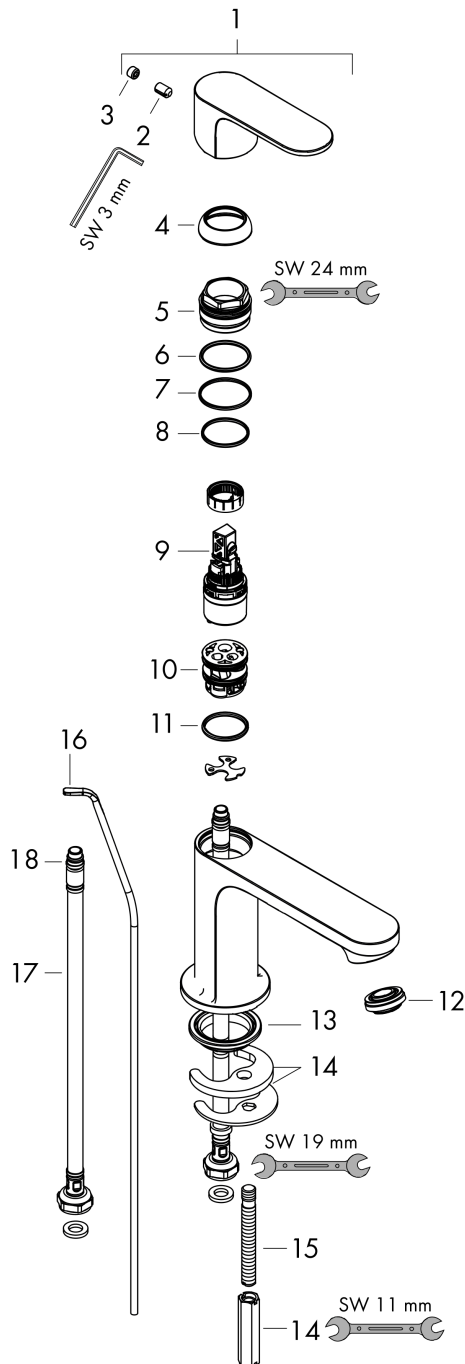

Rebris S

Single lever basin mixer 80 CoolStart with metal pop-up waste set

Surfaces: **Matt Black** Article Number: **72584670**

Description

product features

- consists of: single lever basin mixer, waste set
- ComfortZone 80
- projection: 121 mm
- spout height: 84 mm
- spray type: normal spray
- maximum flow rate at 3 bar: 5 l/min
- ceramic cartridge
- temperature limitation adjustable
- suitable for continuous flow water heaters
- pop-up waste set G 1¼
- material waste set: metal
- connection type: G ¾ connections
- connection dimension: DN15
- cold water in middle position

Technology

Design awards

Product image

Scale drawing

Rebris S

Single lever basin mixer 80 CoolStart with metal pop-up waste set

Surfaces: **Matt Black** Article Number: **72584670**

Flowchart

Rebris S

Single lever basin mixer 80 CoolStart with metal pop-up waste set

Surfaces: **Matt Black** Article Number: **72584670**

Exploded Drawing

Year of production: >06/22

Rebris S**Single lever basin mixer 80 CoolStart with metal pop-up waste set**Surfaces: **Matt Black** Article Number: **72584670****Spare part list**

Year of production: >06/22

Pos.	Description	Article Number	Price	PU
1	handle	94644670	€ 67,00	1
2	hollow set screw M6x10 DIN 916	96029000	€ 3,21	1
3	screw cover	95704610	€ 4,88	1
4	flange	98863670	€ 67,00	1
5	nut	98864000	€ 35,94	1
6	O-ring 24x2	98388000	€ 3,21	1
7	O-ring 27x1,5	92527000	€ 11,31	1
8	O-ring 25x1,5	98146000	€ 3,21	1
9	cartridge, assy	95973001	€ 70,57	1
10	adapter for cartridge	95975000	€ 8,45	1
11	O-ring 23x2	98398000	€ 3,21	1
12	aerator M24x1 (5 l/min)	94364000	€ 8,45	1
13	seal Ø 42	98722000	€ 5,24	1
14	fixing set	96016000	€ 28,20	1
15	screw M8 x 68	97736000	€ 5,24	1
16	pull rod	96657670	€ 17,02	1
17	connection hose 450 mm M8x0,75 G3/8	97206000	€ 28,20	1
18	O-ring 6,6x1,6	93019000	€ 3,21	1
a	pop up waste	94139670	€ 150,65	1