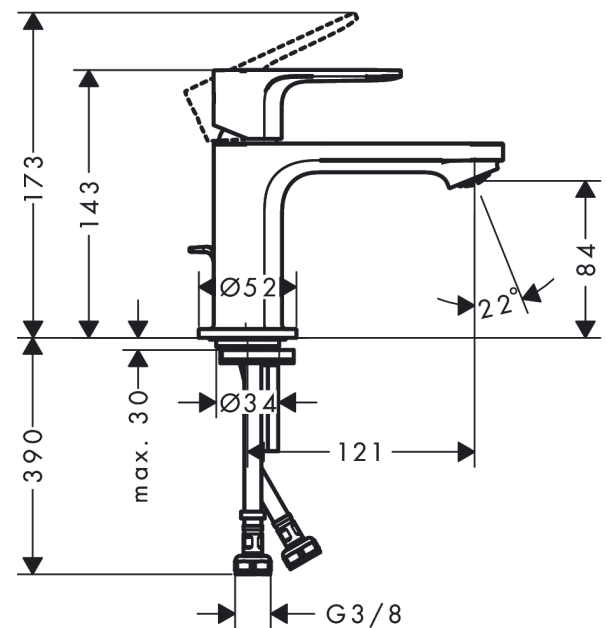

Rebris S

Single lever basin mixer 80 CoolStart with metal pop-up waste set

Surfaces: **Matt Black** Article Number: **72584670**

Description

product features

- consists of: single lever basin mixer, waste set
- ComfortZone 80
- projection: 121 mm
- spout height: 84 mm
- spray type: normal spray
- maximum flow rate at 3 bar: 5 l/min
- ceramic cartridge
- temperature limitation adjustable
- suitable for continuous flow water heaters
- pop-up waste set G 1¼
- material waste set: metal
- connection type: G ¾ connections
- connection dimension: DN15
- cold water in middle position

Technology

Design awards

Product image

Scale drawing

Rebris S

Single lever basin mixer 80 CoolStart with metal pop-up waste set

Surfaces: **Matt Black** Article Number: **72584670**

Flowchart

Rebris S

Single lever basin mixer 80 CoolStart with metal pop-up waste set

Surfaces: **Matt Black** Article Number: **72584670**

Exploded Drawing

Year of production: >06/22

Rebris S**Single lever basin mixer 80 CoolStart with metal pop-up waste set**Surfaces: **Matt Black** Article Number: **72584670****Spare part list**

Year of production: >06/22

Pos.	Description	Article Number	Price	PU
1	handle	94644670	€ 67,00	1
2	hollow set screw M6x10 DIN 916	96029000	€ 3,21	1
3	screw cover	95704610	€ 4,88	1
4	flange	98863670	€ 67,00	1
5	nut	98864000	€ 35,94	1
6	O-ring 24x2	98388000	€ 3,21	1
7	O-ring 27x1,5	92527000	€ 11,31	1
8	O-ring 25x1,5	98146000	€ 3,21	1
9	cartridge, assy	95973001	€ 70,57	1
10	adapter for cartridge	95975000	€ 8,45	1
11	O-ring 23x2	98398000	€ 3,21	1
12	aerator M24x1 (5 l/min)	94364000	€ 8,45	1
13	seal Ø 42	98722000	€ 5,24	1
14	fixing set	96016000	€ 28,20	1
15	screw M8 x 68	97736000	€ 5,24	1
16	pull rod	96657670	€ 17,02	1
17	connection hose 450 mm M8x0,75 G3/8	97206000	€ 28,20	1
18	O-ring 6,6x1,6	93019000	€ 3,21	1
a	pop up waste	94139670	€ 150,65	1