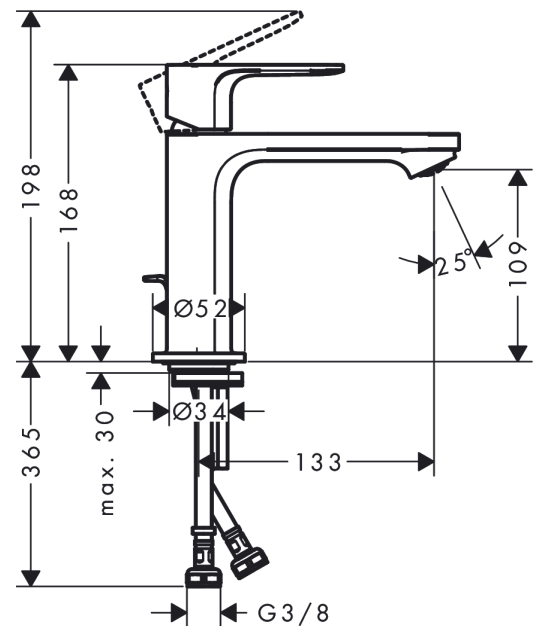

Rebris S

Single lever basin mixer 110 CoolStart with pop-up waste set

Surfaces: **Matt Black** Article Number: **72519670**

Description

product features

- consists of: single lever basin mixer, waste set
- ComfortZone 110
- projection: 133 mm
- spout height: 109 mm
- spray type: normal spray
- maximum flow rate at 3 bar: 5 l/min
- ceramic cartridge
- temperature limitation adjustable
- suitable for continuous flow water heaters
- pop-up waste set G 1¼
- material waste set: synthetic
- connection type: G ¾ connections
- connection dimension: DN15
- cold water in middle position

Technology

Design awards

Product image

Scale drawing

Rebris S

Single lever basin mixer 110 CoolStart with pop-up waste set

Surfaces: **Matt Black** Article Number: **72519670**

Flowchart