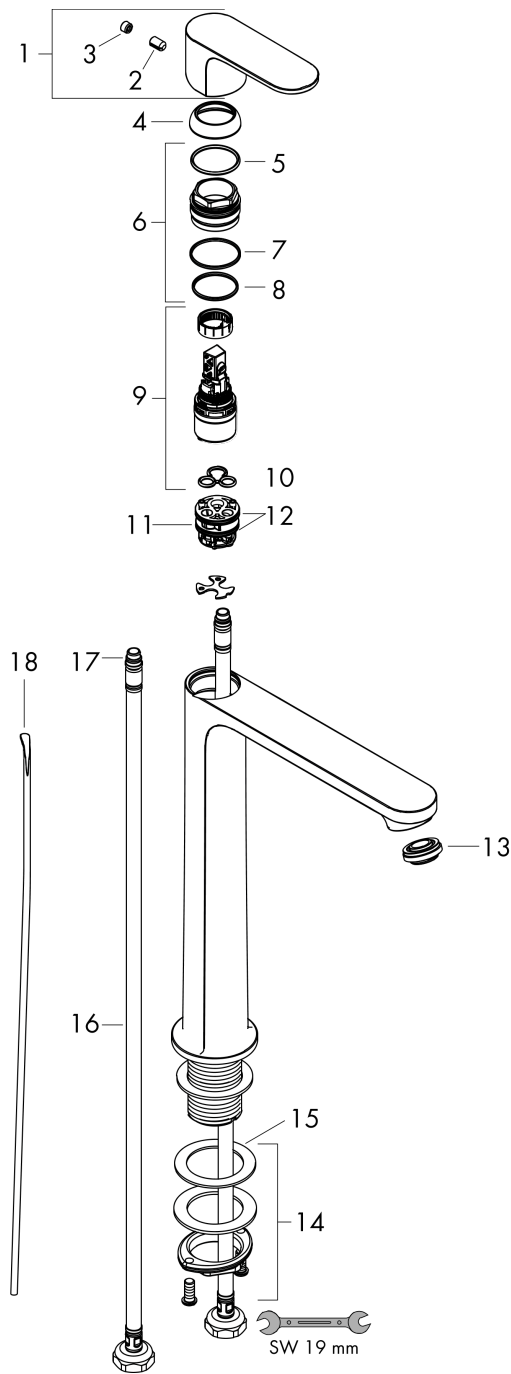

#### product features

- consists of: single lever basin mixer, waste set
- ComfortZone 240
- projection: 169 mm
- spout height: 242 mm
- spray type: normal spray
- maximum flow rate at 3 bar: 3,5 l/min
- ceramic cartridge
- temperature limitation adjustable
- suitable for continuous flow water heaters
- pop-up waste set G 1¼
- material waste set: synthetic
- connection type: G ¾ connections
- connection dimension: DN15
- cold water in middle position

### Scale drawing

**Rebris S**

**Single lever basin mixer 240 CoolStart EcoSmart+ for washbowls with pop-up waste set**

Surfaces: **Chrome** Article Number: **72590000**

**Flowchart**

**Rebris S**

**Single lever basin mixer 240 CoolStart EcoSmart+ for washbowls with pop-up waste set**

Surfaces: **Chrome** Article Number: **72590000**

**Exploded Drawing**

Year of production: >06/22

**Rebris S****Single lever basin mixer 240 CoolStart EcoSmart+ for washbowls with pop-up waste set**Surfaces: **Chrome** Article Number: **72590000****Spare part list**

Year of production: &gt;06/22

Pos.	Description	Article Number	Price	PU
1	handle	94642000	€ 44,63	1
2	screw cover	95704000	€ 3,21	1
3	hollow set screw M6x10 DIN 916	96029000	€ 3,21	1
4	flange	98863000	€ 44,63	1
5	nut	98864000	€ 35,94	1
6	O-ring 24x2	98388000	€ 3,21	1
7	O-ring 27x1,5	92527000	€ 11,31	1
8	O-ring 25x1,5	98146000	€ 3,21	1
9	cartridge, assy	95973001	€ 70,57	1
10	seal	98865000	€ 28,20	1
11	adapter for cartridge	98866000	€ 28,20	1
12	O-ring 23x2	98398000	€ 3,21	1
13	aerator M24x1 (4,5 l/min)	94364001	-	1
14	fixing set (Ø 32)	13961000	€ 22,37	1
15	lever collar	97548000	€ 3,21	1
16	connection hose 600 mm M8x0,75 G3/8	96556000	€ 22,37	1
17	O-ring 6,6x1,6	93019000	€ 3,21	1
18	pull rod	96657000	€ 11,31	1
a	pop up waste	92168000	€ 35,94	1
b	fixation extension 35 mm	13898000	€ 70,57	1
c	lever arm 340mm (ball-Ø12mm)	96324000	€ 22,37	1