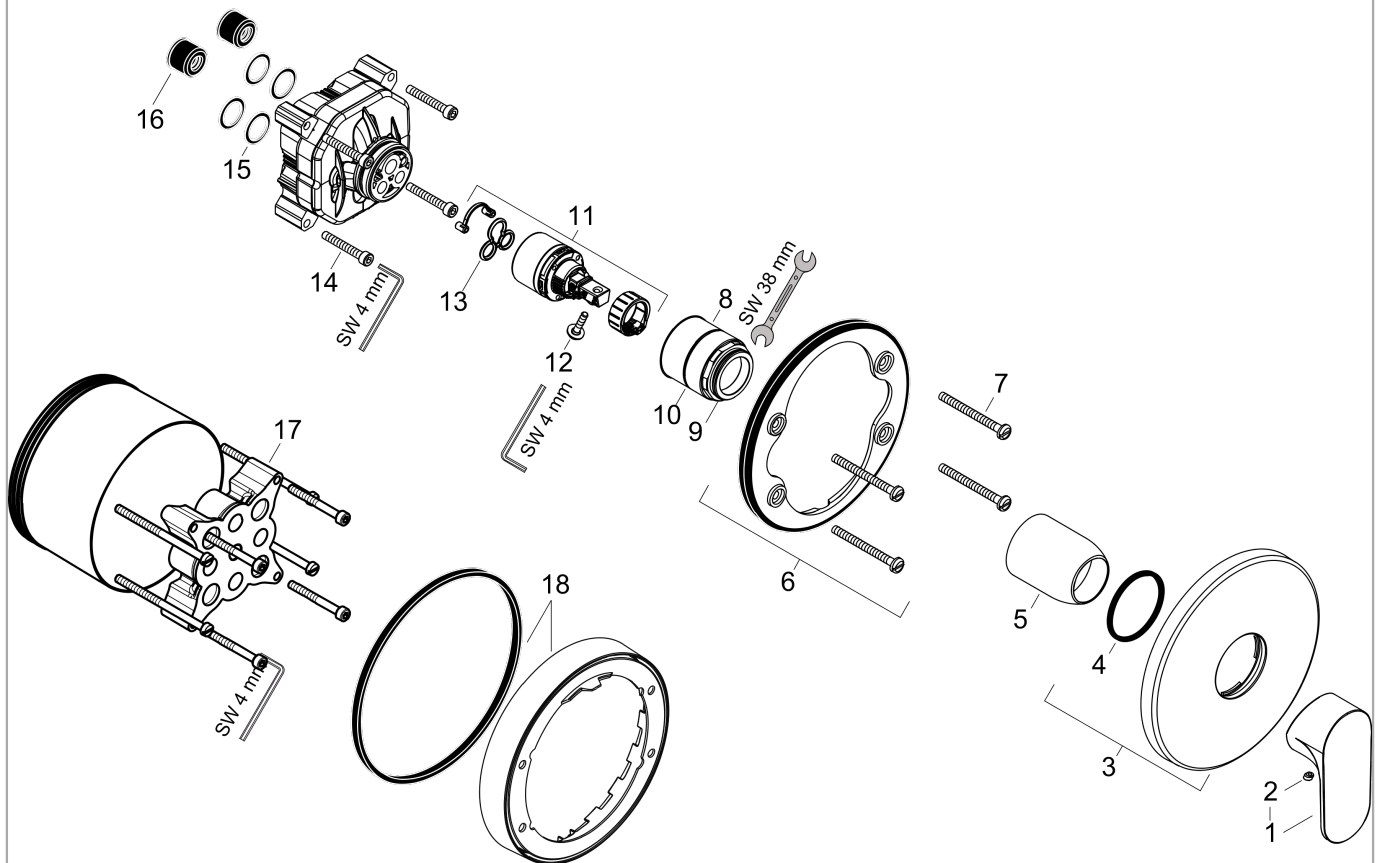

Rebris S

Single lever shower mixer for concealed installation for iBox universal

Surfaces: **Matt Black** Article Number: **72667670**

Description

product features

- 1 function
- maximum flow rate at 3 bar: 23,4 l/min
- ceramic cartridge
- temperature limitation adjustable
- connection type: basic set
- min. operating pressure: 1 bar
- max. operating pressure: 10 bar

Design awards

reddot winner 2022

Certificates

Product image

Scale drawing

Flowchart

Rebris S

Single lever shower mixer for concealed installation for iBox universal

Surfaces: **Matt Black** Article Number: **72667670**

Exploded Drawing

Year of production: >06/22

Rebris S**Single lever shower mixer for concealed installation for iBox universal**Surfaces: **Matt Black** Article Number: **72667670****Spare part list**

Year of production: >06/22

Pos.	Description	Article Number	Price	PU
1	handle	94654670	€ 67,00	1
2	screw cover	96338610	€ 4,88	1
3	escutcheon Ø 150 mm	98792670	€ 85,68	1
4	O-ring 43x3	98418000	€ 3,21	1
5	sleeve	98790670	€ 42,36	1
6	holder for escutcheon	98793000	€ 35,94	1
7	set of fixing screws	96454000	€ 8,45	1
8	nut	98796000	€ 35,94	1
9	O-ring 39x1,5	98400000	€ 3,21	1
10	O-ring 30x1,5	98433000	€ 3,21	1
11	cartridge, assy	92730000	€ 57,12	1
12	locking screw for handle	95140000	€ 5,24	1
13	seal	95008000	€ 8,45	1
14	hexagon socket screw M5x35	95209000	€ 3,21	1
15	O-ring 16x2	98133000	€ 3,21	1
16	noise reduction	94073000	€ 22,37	1
17	extension 25 mm	13595000	-	1
18	set of fixing screws	97747000	€ 3,21	1
19	set of screws	93244000	€ 8,45	1
20	extension 22 mm (Ø 150 mm)	13597670	-	1
a	concealed item	01800180	-	1