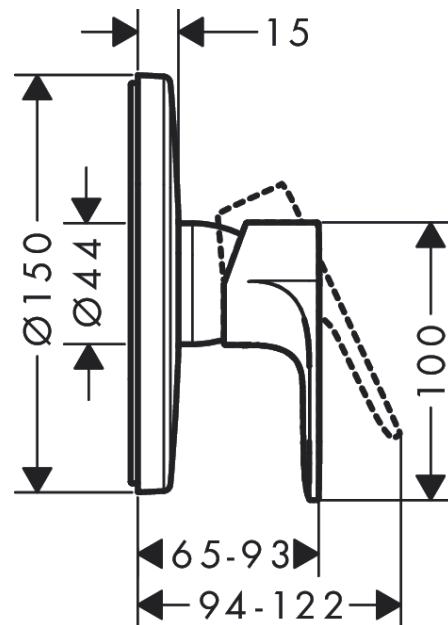

Rebris S

Single lever shower mixer for concealed installation for iBox universal

Surfaces: **Matt Black** Article Number: **72667670**

Description

product features

- 1 function
- maximum flow rate at 3 bar: 23,4 l/min
- ceramic cartridge
- temperature limitation adjustable
- connection type: basic set
- min. operating pressure: 1 bar
- max. operating pressure: 10 bar

Design awards

reddot winner 2022

Certificates

Product image

Scale drawing

Flowchart

Rebris S

Single lever shower mixer for concealed installation for iBox universal

Surfaces: **Matt Black** Article Number: **72667670**

Exploded Drawing

Year of production: >06/22

Rebris S**Single lever shower mixer for concealed installation for iBox universal**Surfaces: **Matt Black** Article Number: **72667670****Spare part list**

Year of production: >06/22

Pos.	Description	Article Number	Price	PU
1	handle	94654670	€ 67,00	1
2	screw cover	96338610	€ 4,88	1
3	escutcheon Ø 150 mm	98792670	€ 85,68	1
4	O-ring 43x3	98418000	€ 3,21	1
5	sleeve	98790670	€ 42,36	1
6	holder for escutcheon	98793000	€ 35,94	1
7	set of fixing screws	96454000	€ 8,45	1
8	nut	98796000	€ 35,94	1
9	O-ring 39x1,5	98400000	€ 3,21	1
10	O-ring 30x1,5	98433000	€ 3,21	1
11	cartridge, assy	92730000	€ 57,12	1
12	locking screw for handle	95140000	€ 5,24	1
13	seal	95008000	€ 8,45	1
14	hexagon socket screw M5x35	95209000	€ 3,21	1
15	O-ring 16x2	98133000	€ 3,21	1
16	noise reduction	94073000	€ 22,37	1
17	extension 25 mm	13595000	-	1
18	set of fixing screws	97747000	€ 3,21	1
19	set of screws	93244000	€ 8,45	1
20	extension 22 mm (Ø 150 mm)	13597670	-	1
a	concealed item	01800180	-	1