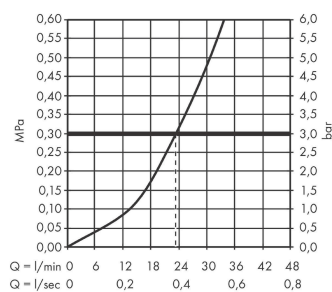

Rebris S

Single lever shower mixer for concealed installation for iBox universal

Surfaces: **Matt Black** Article Number: **72667670**

Description

product features

- 1 function
- maximum flow rate at 3 bar: 23,4 l/min
- ceramic cartridge
- temperature limitation adjustable
- connection type: basic set
- min. operating pressure: 1 bar
- max. operating pressure: 10 bar

Design awards

reddot winner 2022

Certificates

Product image

Scale drawing

Flowchart

Rebris S

Single lever shower mixer for concealed installation for iBox universal