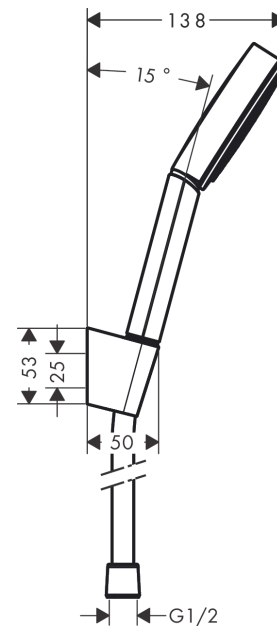

## Pulsify S

Shower holder set 105 1jet with shower hose 125 cm

Surfaces: **Matt Black** Article Number: **24301670**

#### product features

- consists of: hand shower, shower holder, shower hose
- shower head size: 105 mm
- integrated support function
- spray type: PowderRain
- maximum flow rate at 3 bar: 13,5 l/min
- minimum flow pressure: 1 bar
- operating pressure: min. 1 bar/max. 6 bar
- pivot connector prevent hose from tangling
- wall supports of plastic
- rinseable sieve insert

### Product image

### Scale drawing