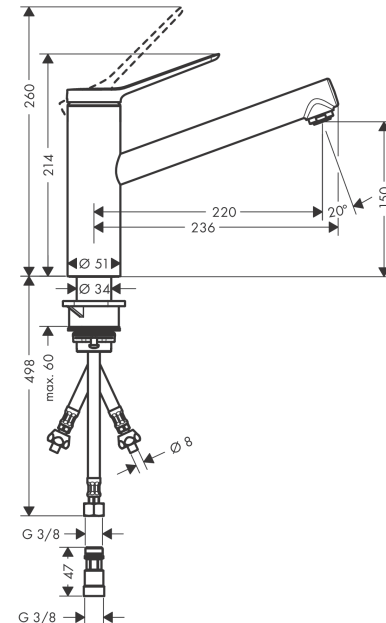

Zesis M33

Single lever kitchen mixer 150, LowPressure/vented hot water cylinders, 1jet

Surfaces: **Chrome** Article Number: **74806000**

Description

product features

- for vented hot water cylinders (no pressure)
- ComfortZone 150
- swivel range adjustable in 3 steps 60°, 110° or 360°
- normal spray
- connection dimension: DN15
- maximum flow rate at 3 bar: 4 l/min
- ceramic cartridge
- connection type: G 3/8 connections
- temperature limitation adjustable
- not suitable for continuous flow water heaters

Technology

Design awards

Product image

Scale drawing

Flowchart