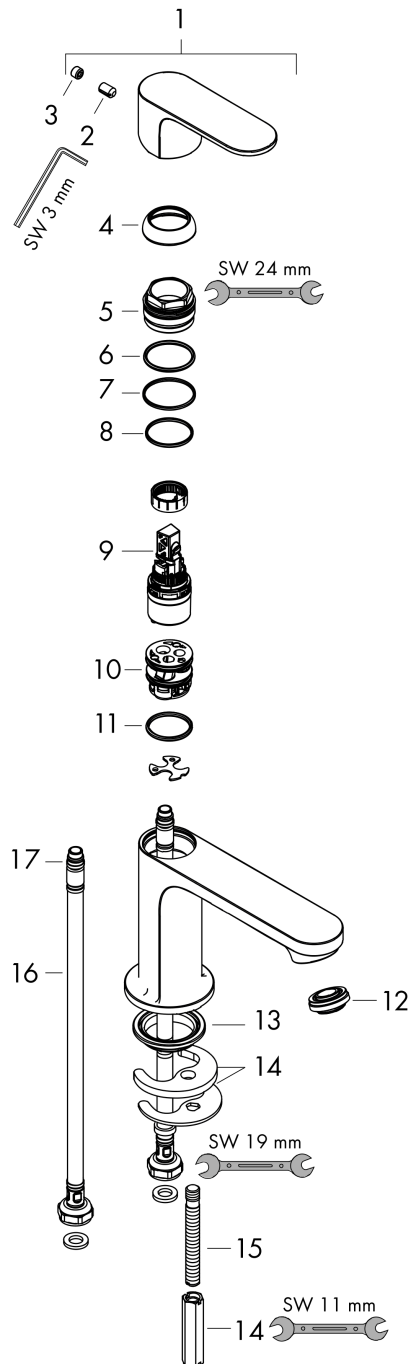

Rebris S
Single lever basin mixer 110 CoolStart without waste set
 Surfaces: **Chrome** Article Number: **72520000**

Description

product features

- ComfortZone 110
- projection: 133 mm
- spout height: 109 mm
- spray type: normal spray
- maximum flow rate at 3 bar: 5 l/min
- ceramic cartridge
- temperature limitation adjustable
- suitable for continuous flow water heaters
- connection type: G 3/8 connections
- connection dimension: DN15
- cold water in middle position

Technology

Design awards

Certificates

Product image

Scale drawing

Flowchart

Rebris S
Single lever basin mixer 110 CoolStart without waste set
 Surfaces: **Chrome** Article Number: **72520000**

Exploded Drawing

Year of production: >06/22

Rebris S**Single lever basin mixer 110 CoolStart without waste set**Surfaces: **Chrome** Article Number: **72520000****Spare part list**

Year of production: >06/22

Pos.	Description	Article Number	Price	PU
1	handle	94644000	€ 44,63	1
2	hollow set screw M6x10 DIN 916	96029000	€ 3,21	1
3	screw cover	95704000	€ 3,21	1
4	flange	98863000	€ 44,63	1
5	nut	98864000	€ 35,94	1
6	O-ring 24x2	98388000	€ 3,21	1
7	O-ring 27x1,5	92527000	€ 11,31	1
8	O-ring 25x1,5	98146000	€ 3,21	1
9	cartridge, assy	95973001	€ 70,57	1
10	adapter for cartridge	95975000	€ 8,45	1
11	O-ring 23x2	98398000	€ 3,21	1
12	aerator M24x1 (5 l/min)	94364000	€ 8,45	1
13	seal Ø 42	98722000	€ 5,24	1
14	fixing set	96016000	€ 28,20	1
15	screw M8 x 68	97736000	€ 5,24	1
16	connection hose 450 mm M8x0,75 G3/8	97206000	€ 28,20	1
17	O-ring 6,6x1,6	93019000	€ 3,21	1