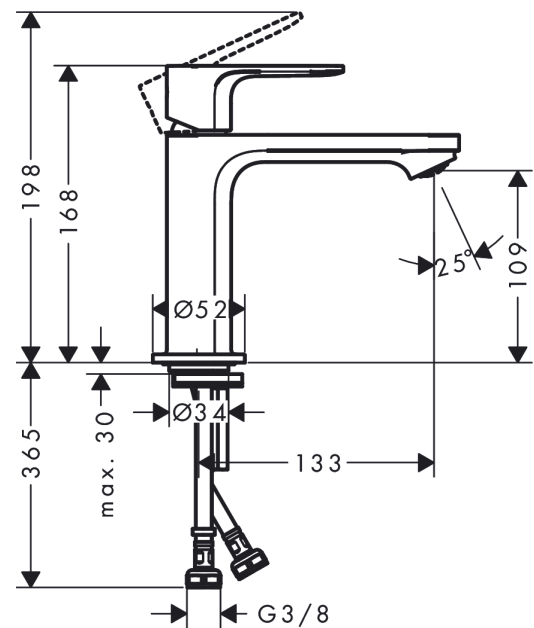

Rebris S
Single lever basin mixer 110 CoolStart without waste set
 Surfaces: **Chrome** Article Number: **72520000**

Description

product features

- ComfortZone 110
- projection: 133 mm
- spout height: 109 mm
- spray type: normal spray
- maximum flow rate at 3 bar: 5 l/min
- ceramic cartridge
- temperature limitation adjustable
- suitable for continuous flow water heaters
- connection type: G 3/8 connections
- connection dimension: DN15
- cold water in middle position

Technology

Design awards

Certificates

Product image

Scale drawing

Flowchart

Rebris S
Single lever basin mixer 110 CoolStart without waste set
 Surfaces: **Chrome** Article Number: **72520000**

Exploded Drawing

Year of production: >06/22

Rebris S**Single lever basin mixer 110 CoolStart without waste set**Surfaces: **Chrome** Article Number: **72520000****Spare part list**

Year of production: >06/22

Pos.	Description	Article Number	Price	PU
1	handle	94644000	€ 44,63	1
2	hollow set screw M6x10 DIN 916	96029000	€ 3,21	1
3	screw cover	95704000	€ 3,21	1
4	flange	98863000	€ 44,63	1
5	nut	98864000	€ 35,94	1
6	O-ring 24x2	98388000	€ 3,21	1
7	O-ring 27x1,5	92527000	€ 11,31	1
8	O-ring 25x1,5	98146000	€ 3,21	1
9	cartridge, assy	95973001	€ 70,57	1
10	adapter for cartridge	95975000	€ 8,45	1
11	O-ring 23x2	98398000	€ 3,21	1
12	aerator M24x1 (5 l/min)	94364000	€ 8,45	1
13	seal Ø 42	98722000	€ 5,24	1
14	fixing set	96016000	€ 28,20	1
15	screw M8 x 68	97736000	€ 5,24	1
16	connection hose 450 mm M8x0,75 G3/8	97206000	€ 28,20	1
17	O-ring 6,6x1,6	93019000	€ 3,21	1