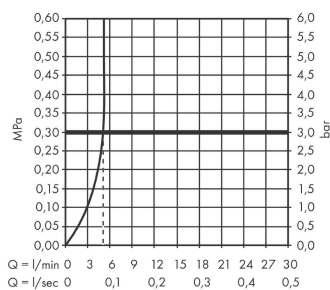

Rebris S
Single lever basin mixer 110 CoolStart without waste set
 Surfaces: **Chrome** Article Number: **72520000**

Description

product features

- ComfortZone 110
- projection: 133 mm
- spout height: 109 mm
- spray type: normal spray
- maximum flow rate at 3 bar: 5 l/min
- ceramic cartridge
- temperature limitation adjustable
- suitable for continuous flow water heaters
- connection type: G 3/8 connections
- connection dimension: DN15
- cold water in middle position

Technology

Design awards

Certificates

Product image

Scale drawing

Flowchart

Rebris S
Single lever basin mixer 110 CoolStart without waste set
 Surfaces: **Chrome** Article Number: **72520000**

Exploded Drawing