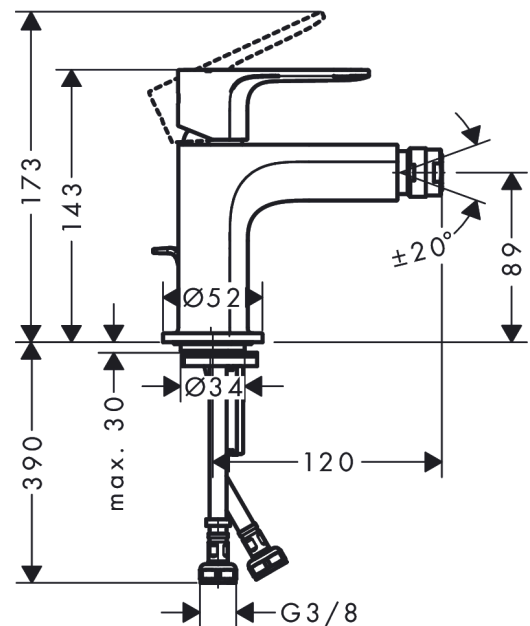

Scale drawing