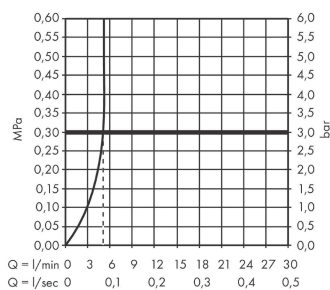

Rebris S

Single lever bidet mixer with pop-up waste set

Surfaces: **Matt Black** Article Number: **72210670**

Description

product features

- consists of: single lever bidet mixer, waste set
- projection 120 mm
- aerator with ball pivot
- spray type: normal spray
- maximum flow rate at 3 bar: 5 l/min
- ceramic cartridge
- temperature limitation adjustable
- suitable for continuous flow water heaters
- pop-up waste set G 1¼
- material waste set: synthetic
- connection type: G ¾ connections
- connection dimension: DN15

Technology

Design awards

reddot winner 2022

Certificates

Product image

Scale drawing

Flowchart

Rebris S

Year of production: >06/22

Pos.	Description	Article Number	Price	PU
1	handle	94642670	€ 67,00	1
2	screw cover	95704610	€ 4,88	1
3	hollow set screw M6x10 DIN 916	96029000	€ 3,21	1
4	flange	98863670	€ 67,00	1
5	nut	98864000	€ 35,94	1
6	O-ring 24x2	98388000	€ 3,21	1
7	O-ring 27x1,5	92527000	€ 11,31	1
8	O-ring 25x1,5	98146000	€ 3,21	1
9	cartridge, assy	95973001	€ 70,57	1
10	adapter for cartridge	98866000	€ 28,20	1
11	O-ring 23x2	98398000	€ 3,21	1
12	ball joint	96050670	€ 53,91	1
13	aerator M24x1 (5 l/min)	92372670	€ 27,49	1
14	seal Ø 42	98722000	€ 5,24	1
15	fixing set	96016000	€ 28,20	1
16	screw M8 x 68	97736000	€ 5,24	1
17	connection hose 450 mm M8x0,75 G3/8	97206000	€ 28,20	1
18	O-ring 6,6x1,6	93019000	€ 3,21	1
19	pull rod	96657670	€ 17,02	1
a	pop up waste	94139670	€ 150,65	1