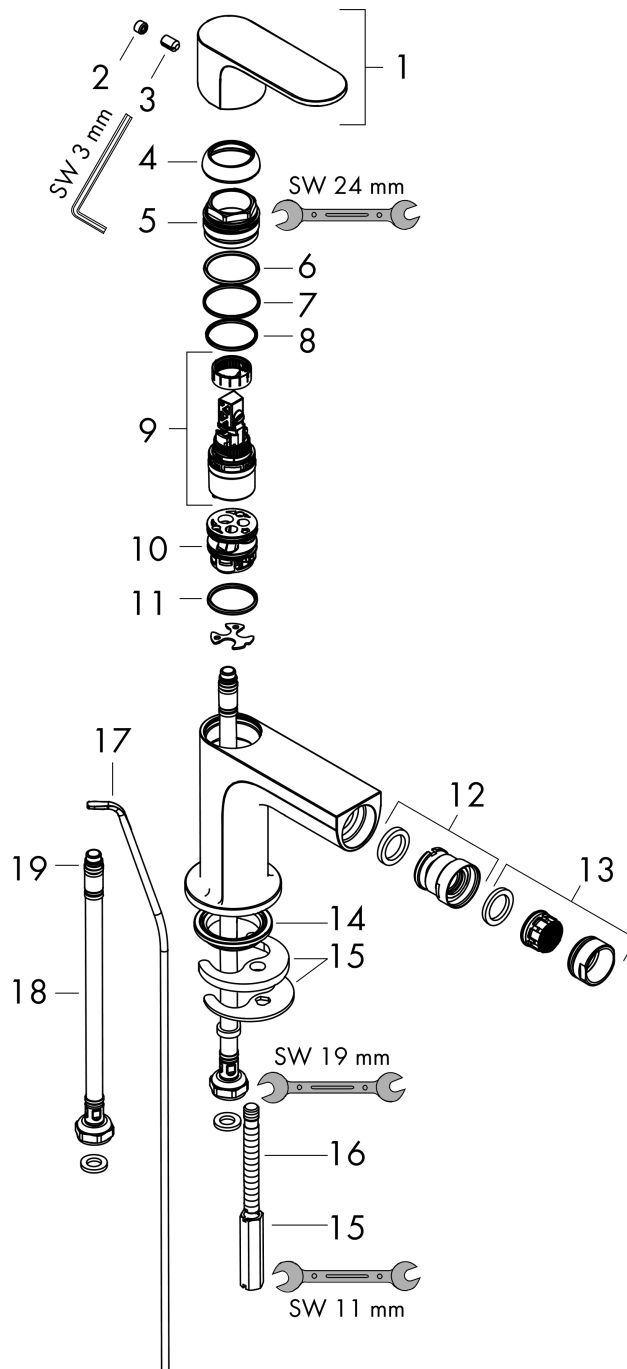

Rebris S

Single lever bidet mixer with pop-up waste set

Surfaces: **Matt Black** Article Number: **72210670**

Description

product features

- consists of: single lever bidet mixer, waste set
- projection 120 mm
- aerator with ball pivot
- spray type: normal spray
- maximum flow rate at 3 bar: 5 l/min
- ceramic cartridge
- temperature limitation adjustable
- suitable for continuous flow water heaters
- pop-up waste set G 1¼
- material waste set: synthetic
- connection type: G ¾ connections
- connection dimension: DN15

Technology

Design awards

reddot winner 2022

Certificates

Product image

Scale drawing

Flowchart

Rebris S

Single lever bidet mixer with pop-up waste set

Surfaces: **Matt Black** Article Number: **72210670**

Exploded Drawing

Year of production: >06/22

Rebris S**Single lever bidet mixer with pop-up waste set**Surfaces: **Matt Black** Article Number: **72210670****Spare part list**

Year of production: >06/22

Pos.	Description	Article Number	Price	PU
1	handle	94642670	€ 67,00	1
2	screw cover	95704610	€ 4,88	1
3	hollow set screw M6x10 DIN 916	96029000	€ 3,21	1
4	flange	98863670	€ 67,00	1
5	nut	98864000	€ 35,94	1
6	O-ring 24x2	98388000	€ 3,21	1
7	O-ring 27x1,5	92527000	€ 11,31	1
8	O-ring 25x1,5	98146000	€ 3,21	1
9	cartridge, assy	95973001	€ 70,57	1
10	adapter for cartridge	98866000	€ 28,20	1
11	O-ring 23x2	98398000	€ 3,21	1
12	ball joint	96050670	€ 53,91	1
13	aerator M24x1 (5 l/min)	92372670	€ 27,49	1
14	seal Ø 42	98722000	€ 5,24	1
15	fixing set	96016000	€ 28,20	1
16	screw M8 x 68	97736000	€ 5,24	1
17	connection hose 450 mm M8x0,75 G3/8	97206000	€ 28,20	1
18	O-ring 6,6x1,6	93019000	€ 3,21	1
19	pull rod	96657670	€ 17,02	1
a	pop up waste	94139670	€ 150,65	1