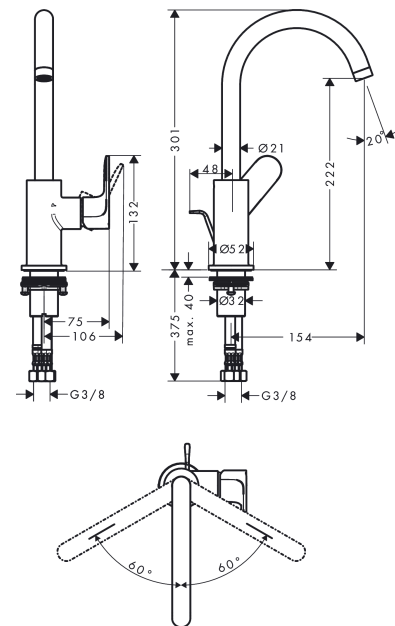

Rebris S

Single lever basin mixer 210 with swivel spout and pop-up waste set

Surfaces: **Matt Black** Article Number: **72536670**

Description

product features

- consists of: single lever basin mixer, waste set
- ComfortZone 210
- projection: 154 mm
- spout height: 222 mm
- swivel range 120°
- spray type: normal spray
- maximum flow rate at 3 bar: 5 l/min
- ceramic cartridge
- temperature limitation adjustable
- suitable for continuous flow water heaters
- pop-up waste set G 1¼
- material waste set: synthetic
- connection type: G ¾ connections
- connection dimension: DN15

Technology

Design awards

Certificates

Product image

Scale drawing

Rebris S

Single lever basin mixer 210 with swivel spout and pop-up waste set

Surfaces: **Matt Black** Article Number: **72536670**

Flowchart

Rebris S

Single lever basin mixer 210 with swivel spout and pop-up waste set

Surfaces: **Matt Black** Article Number: **72536670**

Exploded Drawing

Year of production: >06/22

Rebris S

Single lever basin mixer 210 with swivel spout and pop-up waste set

Surfaces: **Matt Black** Article Number: **72536670**

Spare part list

Year of production: >06/22

Pos.	Description	Article Number	Price	PU
1	spout cpl.	95494670	€ 129,23	1
2	aerator M18x1 (5 l/min)	95387670	€ 53,91	1
3	O-ring 11x2	98127000	€ 3,21	1
4	O-ring 13x1	98386000	€ 3,21	1
5	screw cover	95181000	€ 3,21	1
6	handle	94646670	€ 67,00	1
7	hollow set screw M6x10 DIN 916	96029000	€ 3,21	1
8	screw cover	95704000	€ 3,21	1
9	flange	95493670	€ 27,49	1
10	nut	95178000	€ 35,94	1
11	O-ring 24x2	98388000	€ 3,21	1
12	cartridge, assy	95973001	€ 70,57	1
13	seal	98865000	€ 28,20	1
14	flat seal	98749000	€ 5,24	1
15	fixing set (Ø 32)	13961000	€ 22,37	1
16	lever collar	97548000	€ 3,21	1
17	fixation extension 35 mm	13898000	€ 70,57	1
18	connection hose 450 mm M8x0,75 G3/8	97206000	€ 28,20	1
19	O-ring 7x1,5	98422000	€ 3,21	1
20	pull rod	96657670	€ 17,02	1
a	pop up waste	94139670	€ 150,65	1