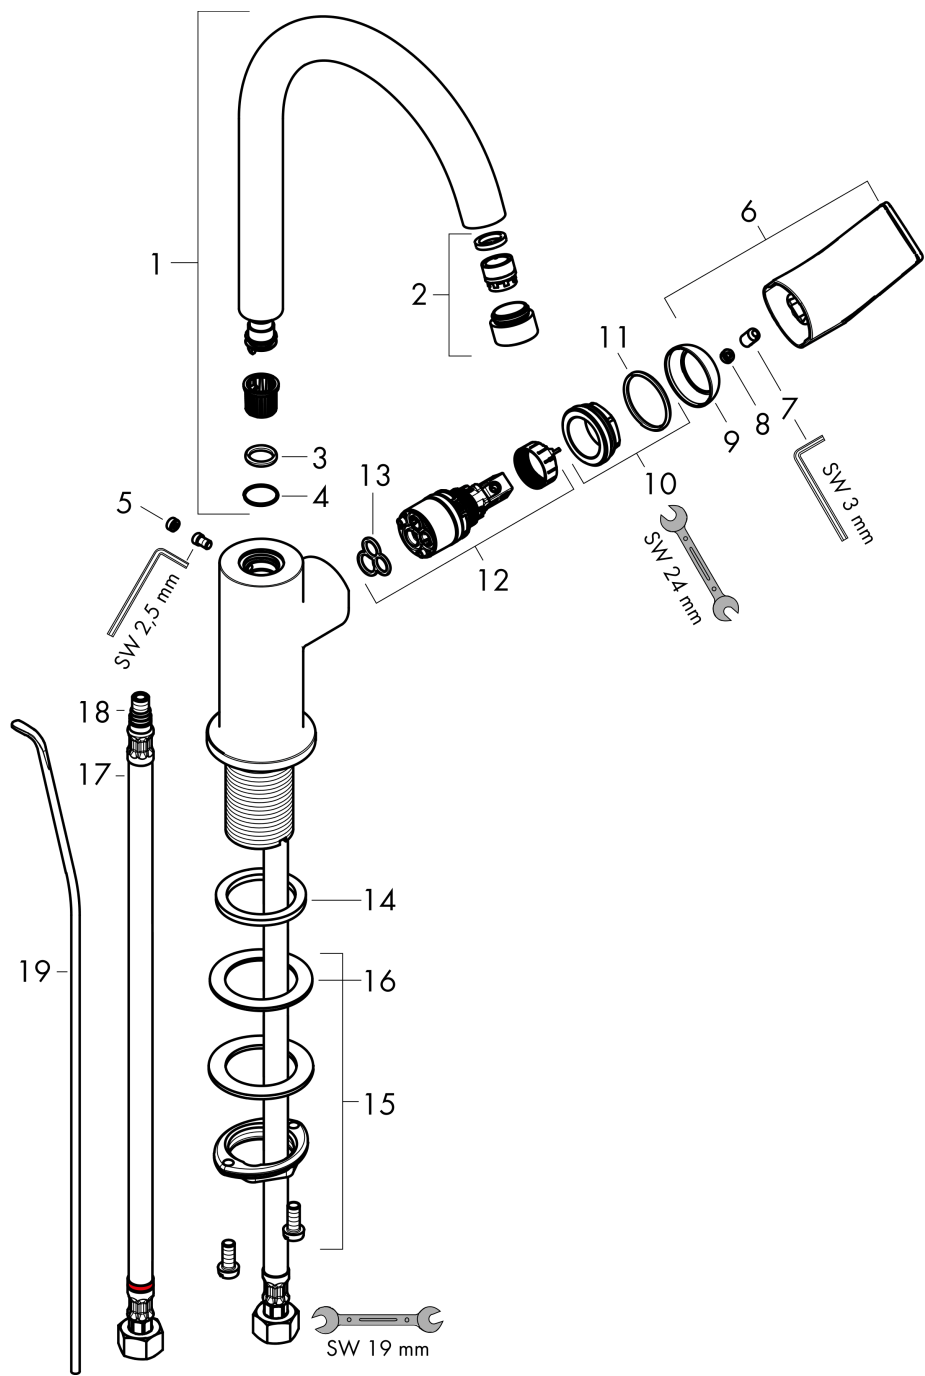

Rebris S

Single lever basin mixer 210 with swivel spout and pop-up waste set

Surfaces: **Matt Black** Article Number: **72536670**

Description

product features

- consists of: single lever basin mixer, waste set
- ComfortZone 210
- projection: 154 mm
- spout height: 222 mm
- swivel range 120°
- spray type: normal spray
- maximum flow rate at 3 bar: 5 l/min
- ceramic cartridge
- temperature limitation adjustable
- suitable for continuous flow water heaters
- pop-up waste set G 1¼
- material waste set: synthetic
- connection type: G ¾ connections
- connection dimension: DN15

Technology

Design awards

Certificates

Product image

Scale drawing

Rebris S

Single lever basin mixer 210 with swivel spout and pop-up waste set

Surfaces: **Matt Black** Article Number: **72536670**

Flowchart

Rebris S

Single lever basin mixer 210 with swivel spout and pop-up waste set

Surfaces: **Matt Black** Article Number: **72536670**

Exploded Drawing

Year of production: >06/22

Rebris S

Single lever basin mixer 210 with swivel spout and pop-up waste set

Surfaces: **Matt Black** Article Number: **72536670**

Spare part list

Year of production: >06/22

Pos.	Description	Article Number	Price	PU
1	spout cpl.	95494670	€ 129,23	1
2	aerator M18x1 (5 l/min)	95387670	€ 53,91	1
3	O-ring 11x2	98127000	€ 3,21	1
4	O-ring 13x1	98386000	€ 3,21	1
5	screw cover	95181000	€ 3,21	1
6	handle	94646670	€ 67,00	1
7	hollow set screw M6x10 DIN 916	96029000	€ 3,21	1
8	screw cover	95704000	€ 3,21	1
9	flange	95493670	€ 27,49	1
10	nut	95178000	€ 35,94	1
11	O-ring 24x2	98388000	€ 3,21	1
12	cartridge, assy	95973001	€ 70,57	1
13	seal	98865000	€ 28,20	1
14	flat seal	98749000	€ 5,24	1
15	fixing set (Ø 32)	13961000	€ 22,37	1
16	lever collar	97548000	€ 3,21	1
17	fixation extension 35 mm	13898000	€ 70,57	1
18	connection hose 450 mm M8x0,75 G3/8	97206000	€ 28,20	1
19	O-ring 7x1,5	98422000	€ 3,21	1
20	pull rod	96657670	€ 17,02	1
a	pop up waste	94139670	€ 150,65	1