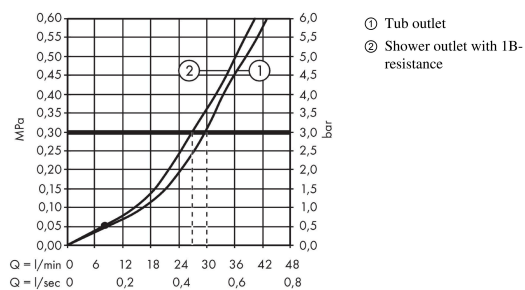

Rebris S
Single lever bath mixer for concealed installation
 Surfaces: **Matt Black** Article Number: **72449670**

Description

product features

- 2 functions
- maximum flow rate at 3 bar: 30,7 l/min
- flow rate for bath spout at 3 bar: 30,7 l/min
- flow rate of hand shower at 3 bar: 27,4 l/min
- diverter with automatic resetting
- connection type: basic set
- min. operating pressure: 1 bar
- max. operating pressure: 10 bar

Design awards

reddot winner 2022

Product image

Scale drawing

Flowchart

Rebris S
Single lever bath mixer for concealed installation
 Surfaces: **Matt Black** Article Number: **72449670**

Exploded Drawing

Year of production: >06/22

Rebris S
Single lever bath mixer for concealed installation
 Surfaces: **Matt Black** Article Number: **72449670**

Spare part list

Year of production: >06/22

Pos.	Description	Article Number	Price	PU
1	handle	94654670	€ 67,00	1
2	screw cover	96338610	€ 4,88	1
3	escutcheon bath/shower mixer	95011670	€ 67,00	1
4	O-Ring 48x3	95508000	€ 3,21	1
5	flange	96348670	€ 17,02	1
6	diverter assy with sleeve and handle	95015000	€ 100,44	1
7	diverter knob cpl.	95013670	€ 20,94	1
8	hollow set screw M4x10	97667000	€ 3,21	1
9	cover cap	95433000	€ 5,24	1
10	hollow screw	96065000	€ 5,24	1
11	O-ring 14x3	98130000	€ 3,21	1
12	O-ring 10x1,5	98123000	€ 3,21	1
13	O-ring 16x2,5	98134000	€ 3,21	1
14	O-ring 13x2	98128000	€ 3,21	1
15	selector assy	96937000	€ 18,33	1
16	extension set 28 mm tub mixer	32498000	€ 162,08	1
17	O-ring 12x1,5	98430000	€ 3,21	1
18	concealed item	31741180	-	1