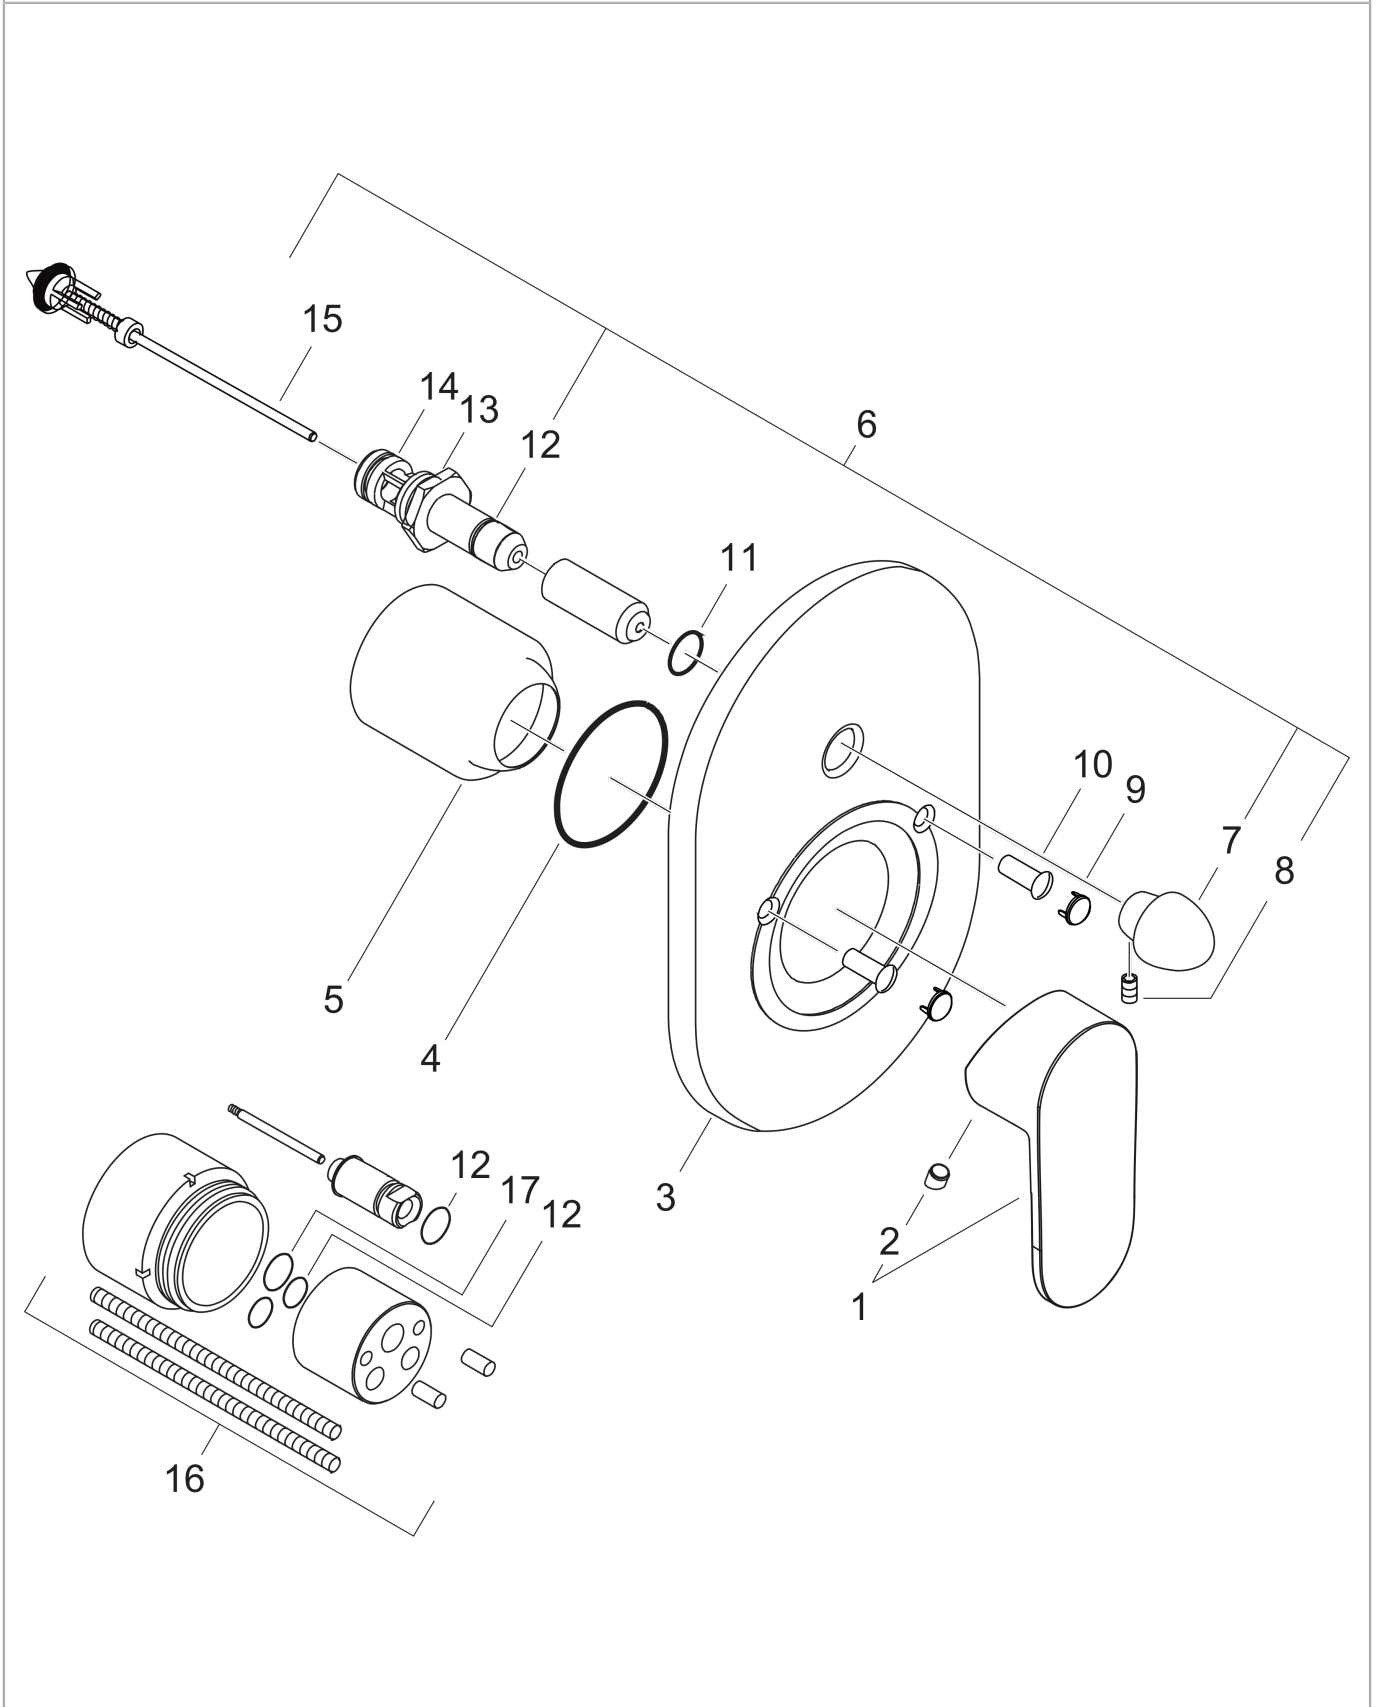

Rebris S
Single lever bath mixer for concealed installation
 Surfaces: **Matt Black** Article Number: **72449670**

Description

product features

- 2 functions
- maximum flow rate at 3 bar: 30,7 l/min
- flow rate for bath spout at 3 bar: 30,7 l/min
- flow rate of hand shower at 3 bar: 27,4 l/min
- diverter with automatic resetting
- connection type: basic set
- min. operating pressure: 1 bar
- max. operating pressure: 10 bar

Design awards

reddot winner 2022

Product image

Scale drawing

Flowchart

Rebris S
Single lever bath mixer for concealed installation
 Surfaces: **Matt Black** Article Number: **72449670**

Exploded Drawing

Year of production: >06/22

Rebris S
Single lever bath mixer for concealed installation
 Surfaces: **Matt Black** Article Number: **72449670**

Spare part list

Year of production: >06/22

Pos.	Description	Article Number	Price	PU
1	handle	94654670	€ 67,00	1
2	screw cover	96338610	€ 4,88	1
3	escutcheon bath/shower mixer	95011670	€ 67,00	1
4	O-Ring 48x3	95508000	€ 3,21	1
5	flange	96348670	€ 17,02	1
6	diverter assy with sleeve and handle	95015000	€ 100,44	1
7	diverter knob cpl.	95013670	€ 20,94	1
8	hollow set screw M4x10	97667000	€ 3,21	1
9	cover cap	95433000	€ 5,24	1
10	hollow screw	96065000	€ 5,24	1
11	O-ring 14x3	98130000	€ 3,21	1
12	O-ring 10x1,5	98123000	€ 3,21	1
13	O-ring 16x2,5	98134000	€ 3,21	1
14	O-ring 13x2	98128000	€ 3,21	1
15	selector assy	96937000	€ 18,33	1
16	extension set 28 mm tub mixer	32498000	€ 162,08	1
17	O-ring 12x1,5	98430000	€ 3,21	1
18	concealed item	31741180	-	1