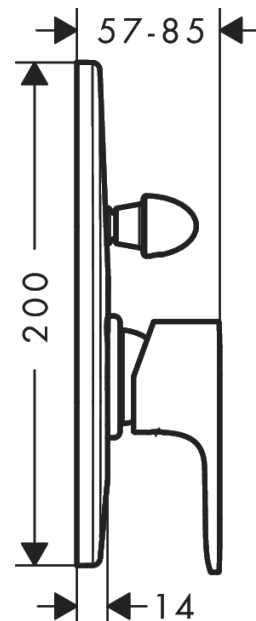

Rebris S
Single lever bath mixer for concealed installation
 Surfaces: **Matt Black** Article Number: **72449670**

Description

product features

- 2 functions
- maximum flow rate at 3 bar: 30,7 l/min
- flow rate for bath spout at 3 bar: 30,7 l/min
- flow rate of hand shower at 3 bar: 27,4 l/min
- diverter with automatic resetting
- connection type: basic set
- min. operating pressure: 1 bar
- max. operating pressure: 10 bar

Design awards

reddot winner 2022

Product image

Scale drawing

Flowchart

Rebris S
Single lever bath mixer for concealed installation
 Surfaces: **Matt Black** Article Number: **72449670**

Exploded Drawing

Year of production: >06/22

Rebris S
Single lever bath mixer for concealed installation
 Surfaces: **Matt Black** Article Number: **72449670**

Spare part list

Year of production: >06/22

Pos.	Description	Article Number	Price	PU
1	handle	94654670	€ 67,00	1
2	screw cover	96338610	€ 4,88	1
3	escutcheon bath/shower mixer	95011670	€ 67,00	1
4	O-Ring 48x3	95508000	€ 3,21	1
5	flange	96348670	€ 17,02	1
6	diverter assy with sleeve and handle	95015000	€ 100,44	1
7	diverter knob cpl.	95013670	€ 20,94	1
8	hollow set screw M4x10	97667000	€ 3,21	1
9	cover cap	95433000	€ 5,24	1
10	hollow screw	96065000	€ 5,24	1
11	O-ring 14x3	98130000	€ 3,21	1
12	O-ring 10x1,5	98123000	€ 3,21	1
13	O-ring 16x2,5	98134000	€ 3,21	1
14	O-ring 13x2	98128000	€ 3,21	1
15	selector assy	96937000	€ 18,33	1
16	extension set 28 mm tub mixer	32498000	€ 162,08	1
17	O-ring 12x1,5	98430000	€ 3,21	1
18	concealed item	31741180	-	1