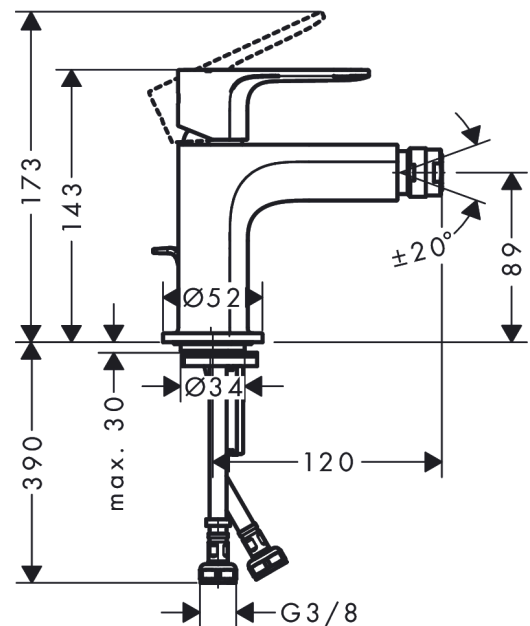

Rebris E

Single lever bidet mixer with metal pop-up waste set

Surfaces: **Chrome** Article Number: **72213000**

Description

product features

- consists of: single lever bidet mixer, waste set
- aerator with ball pivot
- spray type: normal spray
- maximum flow rate at 3 bar: 5 l/min
- ceramic cartridge
- suitable for continuous flow water heaters
- pop-up waste set G 1¼
- material waste set: metal
- connection type: G ¾ connections
- connection dimension: DN15

Technology

Design awards

reddot winner 2022

Certificates

Product image

Scale drawing

Flowchart