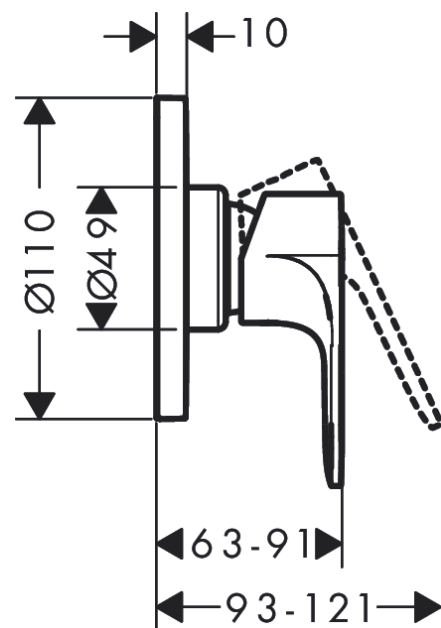

Scale drawing